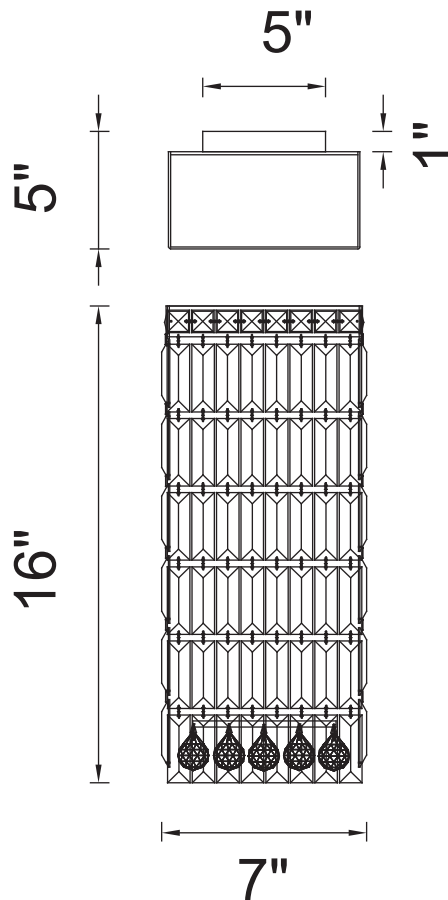

CWI LIGHTING

BRIGHTER LIVING. SIMPLIFIED.

PROJECT: _____

FIXTURE TYPE: _____

LOCATION: _____

CONTACT/PHONE: _____

Item	8007W7C
Collection	COLOSSEUM
Finish	Chrome
Glass	-----
Crystal	Clear
Input	120V AC,60HZ,AC

Shade	-----
Length/Dia.	7"
Width/Ext.	5"
Height	16"
Maximum	-----
Lumens	-----

Light Source	E12
Bulb Info.	4×60W
Included	-----
Dimmable	No
Color	-----
Weight	