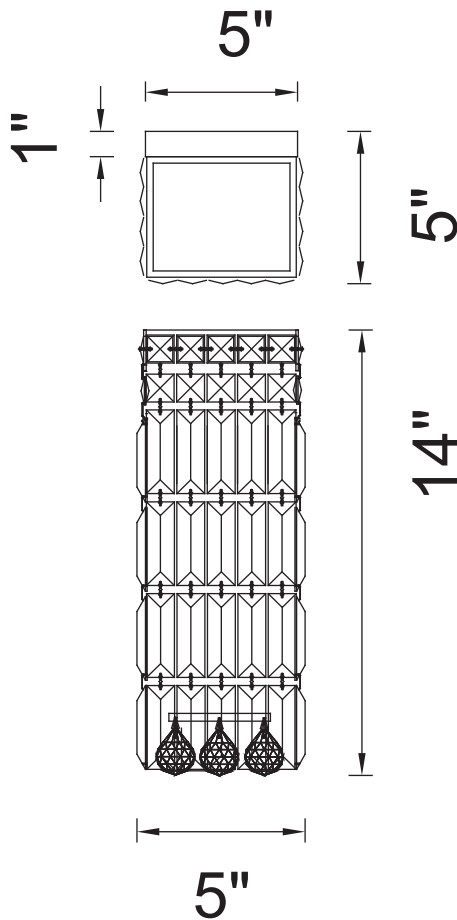

CWI LIGHTING

BRIGHTER LIVING. SIMPLIFIED.

PROJECT: _____

FIXTURE TYPE: _____

LOCATION: _____

CONTACT/PHONE: _____

Item	8007W5C
Collection	COLOSSEUM
Finish	Chrome
Glass	-----
Crystal	Clear
Input	120V AC,60HZ,AC

Shade	-----
Length/Dia.	5"
Width/Ext.	5"
Height	14"
Maximum	-----
Lumens	-----

Light Source	E12
Bulb Info.	2×60W
Included	-----
Dimmable	No
Color	-----
Weight	