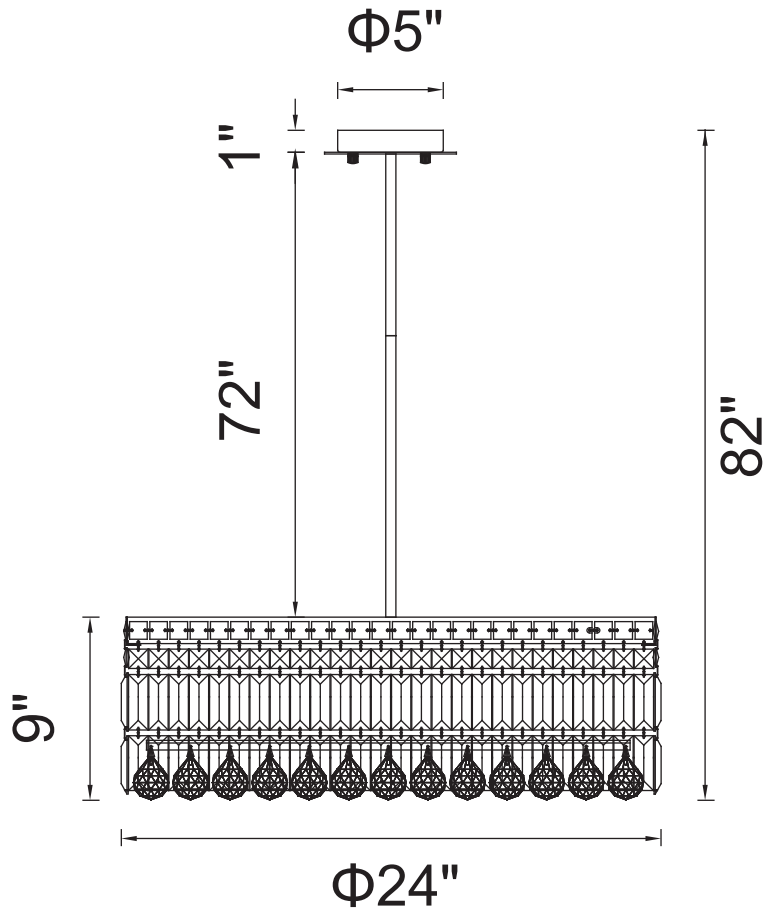

CWI LIGHTING

BRIGHTER LIVING. SIMPLIFIED.

PROJECT: _____

FIXTURE TYPE: _____

LOCATION: _____

CONTACT/PHONE: _____

Item	8006P24C-R
Collection	COLOSSEUM
Finish	Chrome
Glass	-----
Crystal	Clear
Input	120V AC,60HZ,AC

Shade	-----
Length/Dia.	24"
Width/Ext.	-----
Height	9"
Maximum	82"
Lumens	-----

Light Source	E12
Bulb Info.	10×60W
Included	-----
Dimmable	No
Color	-----
Weight	