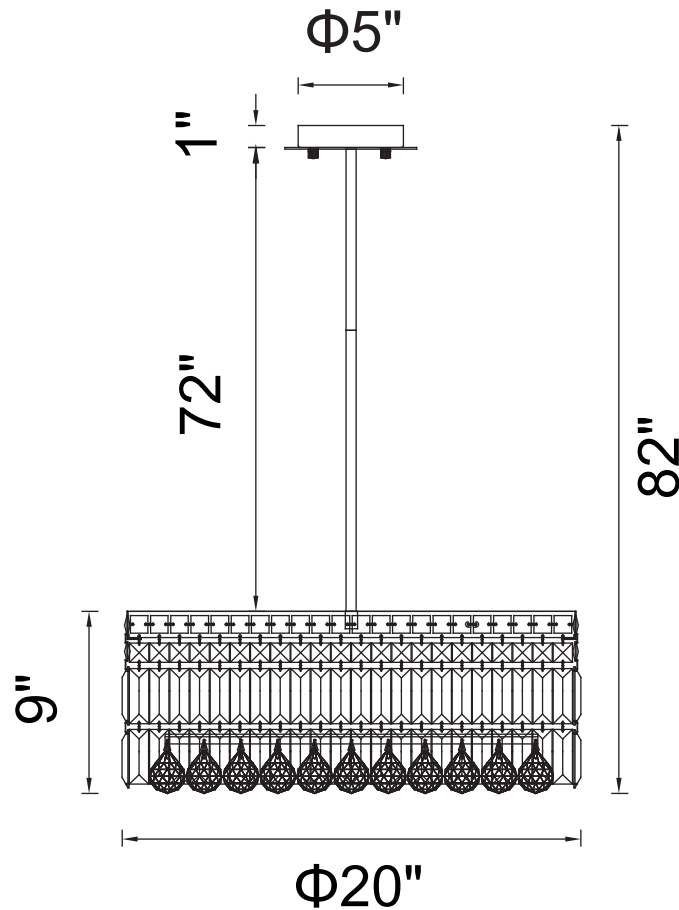

CWI LIGHTING

BRIGHTER LIVING. SIMPLIFIED.

PROJECT: _____

FIXTURE TYPE: _____

LOCATION: _____

CONTACT/PHONE: _____

Item	8006P20C-R
Collection	COLOSSEUM
Finish	Chrome
Glass	-----
Crystal	Clear
Input	120V AC,60HZ,AC

Shade	-----
Length/Dia.	20"
Width/Ext.	-----
Height	9"
Maximum	82"
Lumens	-----

Light Source	E12
Bulb Info.	8×60W
Included	-----
Dimmable	No
Color	-----
Weight	