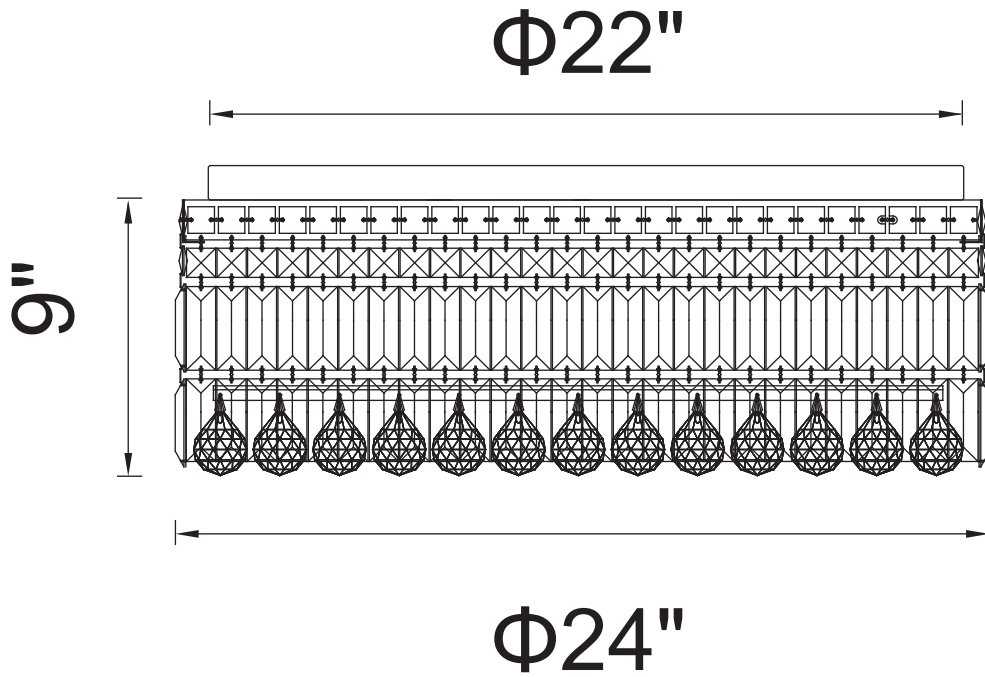

CWI LIGHTING

BRIGHTER LIVING. SIMPLIFIED.

PROJECT: _____

FIXTURE TYPE: _____

LOCATION: _____

CONTACT/PHONE: _____

Item	8006C24C-R
Collection	COLOSSEUM
Finish	Chrome
Glass	-----
Crystal	Clear
Input	120V AC,60HZ,AC

Shade	-----
Length/Dia.	24"
Width/Ext.	-----
Height	9"
Maximum	-----
Lumens	-----

Light Source	E12
Bulb Info.	10×60W
Included	-----
Dimmable	No
Color	-----
Weight	