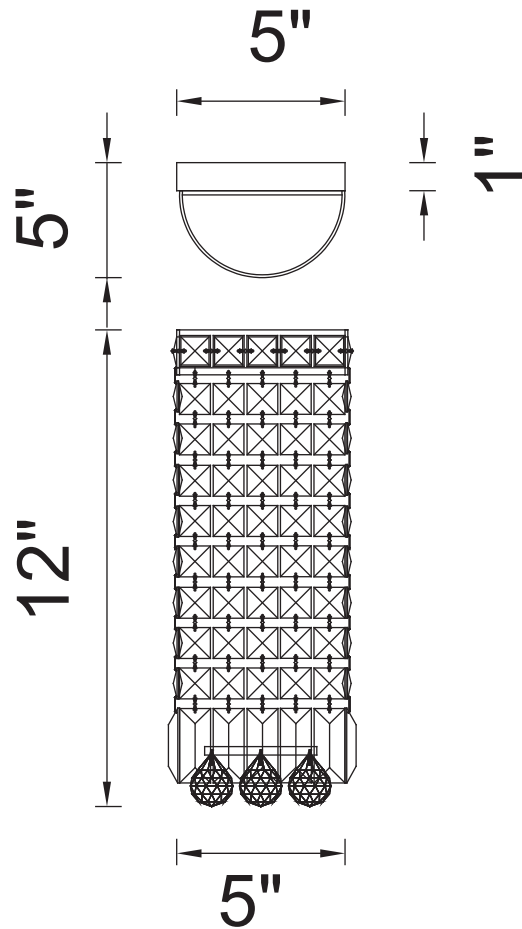

CWI LIGHTING

BRIGHTER LIVING. SIMPLIFIED.

PROJECT: _____

FIXTURE TYPE: _____

LOCATION: _____

CONTACT/PHONE: _____

Item	8005W5C-R
Collection	COLOSSEUM
Finish	Chrome
Glass	-----
Crystal	Clear
Input	120V AC,60HZ,AC

Shade	-----
Length/Dia.	5"
Width/Ext.	5"
Height	12"
Maximum	-----
Lumens	-----

Light Source	E12
Bulb Info.	2x60W
Included	-----
Dimmable	No
Color	-----
Weight	