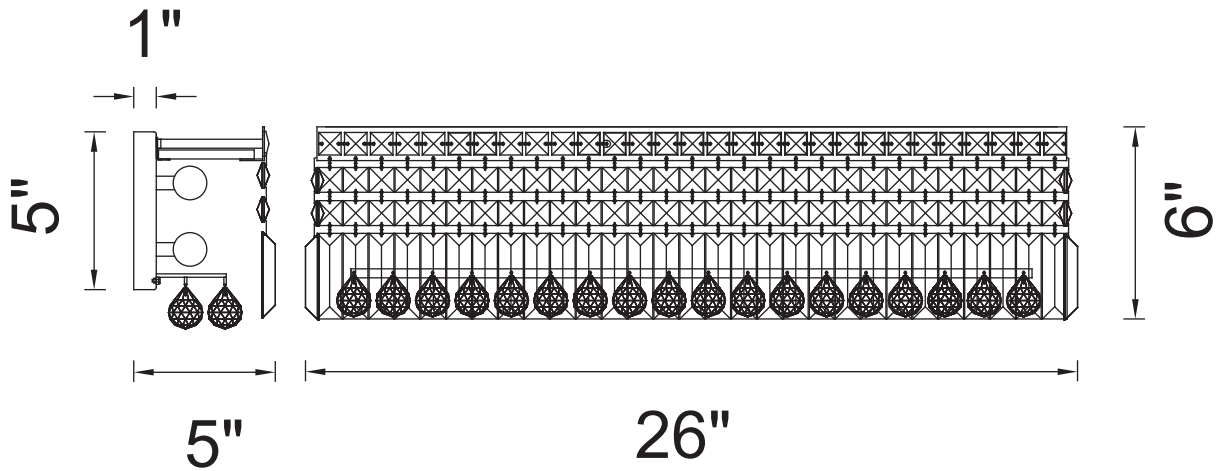

CWI LIGHTING

BRIGHTER LIVING. SIMPLIFIED.

PROJECT: _____

FIXTURE TYPE: _____

LOCATION: _____

CONTACT/PHONE: _____

Item	8005W26C-RC
Collection	COLOSSEUM
Finish	Chrome
Glass	-----
Crystal	Clear
Input	120V AC,60HZ,AC

Shade	-----
Length/Dia.	26"
Width/Ext.	5"
Height	6"
Maximum	-----
Lumens	-----

Light Source	E12
Bulb Info.	6×60W
Included	-----
Dimmable	No
Color	-----
Weight	

CWILIGHTING
www.cwilighting.com
Info@cwilighting.com