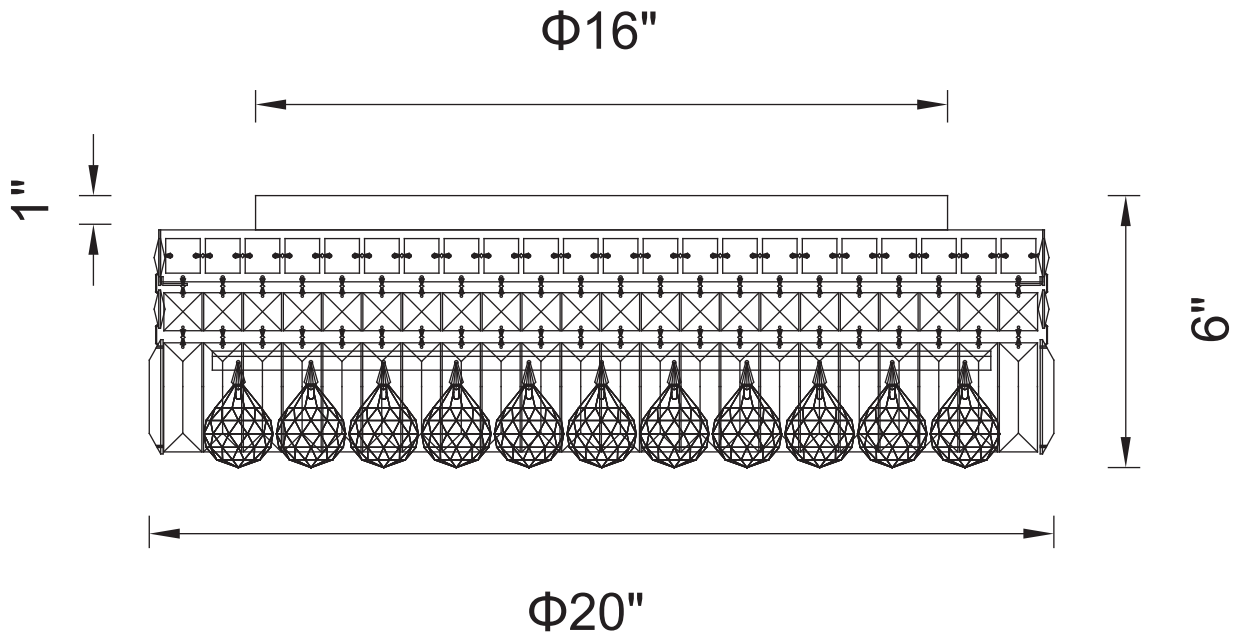

# CWI LIGHTING

BRIGHTER LIVING. SIMPLIFIED.

PROJECT: \_\_\_\_\_

FIXTURE TYPE: \_\_\_\_\_

LOCATION: \_\_\_\_\_

CONTACT/PHONE: \_\_\_\_\_

|            |                 |
|------------|-----------------|
| Item       | 8005C20C-R      |
| Collection | COLOSSEUM       |
| Finish     | Chrome          |
| Glass      | -----           |
| Crystal    | Clear           |
| Input      | 120V AC,60HZ,AC |

|             |       |
|-------------|-------|
| Shade       | ----- |
| Length/Dia. | 20"   |
| Width/Ext.  | 5"    |
| Height      | 6"    |
| Maximum     | ----- |
| Lumens      | ----- |

|              |       |
|--------------|-------|
| Light Source | E12   |
| Bulb Info.   | 8×60W |
| Included     | ----- |
| Dimmable     | No    |
| Color        | ----- |
| Weight       |       |