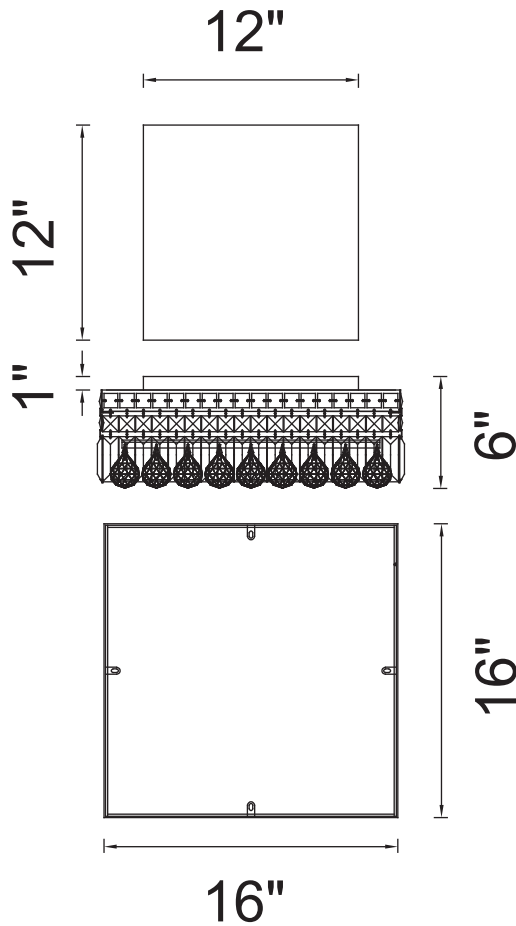

# CWI LIGHTING

BRIGHTER LIVING. SIMPLIFIED.

PROJECT: \_\_\_\_\_

FIXTURE TYPE: \_\_\_\_\_

LOCATION: \_\_\_\_\_

CONTACT/PHONE: \_\_\_\_\_

Item	8005C16C-S
Collection	COLOSSEUM
Finish	Chrome
Glass	-----
Crystal	Clear
Input	120V AC,60HZ,AC

Shade	-----
Length/Dia.	16"
Width/Ext.	16"
Height	6"
Maximum	-----
Lumens	-----

Light Source	E12
Bulb Info.	5×60W
Included	-----
Dimmable	No
Color	-----
Weight	