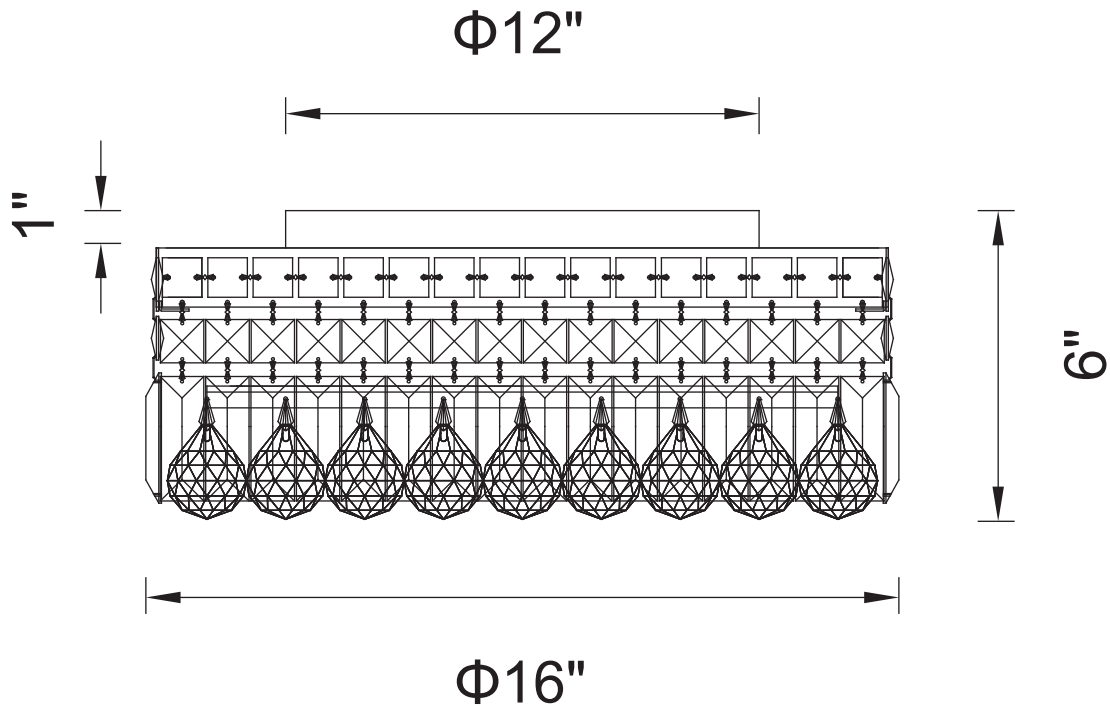

CWI LIGHTING

BRIGHTER LIVING. SIMPLIFIED.

PROJECT: _____

FIXTURE TYPE: _____

LOCATION: _____

CONTACT/PHONE: _____

Item	8005C16C-R
Collection	COLOSSEUM
Finish	Chrome
Glass	-----
Crystal	Clear
Input	120V AC,60HZ,AC

Shade	-----
Length/Dia.	16"
Width/Ext.	5"
Height	6"
Maximum	-----
Lumens	-----

Light Source	E12
Bulb Info.	5×60W
Included	-----
Dimmable	No
Color	-----
Weight	