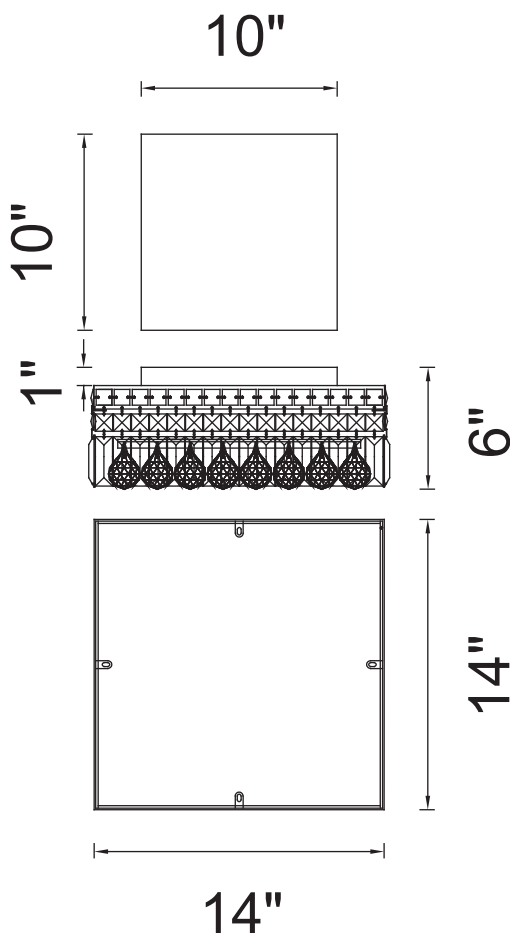

CWI LIGHTING

BRIGHTER LIVING. SIMPLIFIED.

PROJECT: _____
 FIXTURE TYPE: _____
 LOCATION: _____
 CONTACT/PHONE: _____

Item	8005C14C-S
Collection	COLOSSEUM
Finish	Chrome
Glass	-----
Crystal	Clear
Input	120V AC,60HZ,AC

Shade	-----
Length/Dia.	14"
Width/Ext.	14"
Height	6"
Maximum	-----
Lumens	-----

Light Source	E12
Bulb Info.	5×60W
Included	-----
Dimmable	No
Color	-----
Weight	