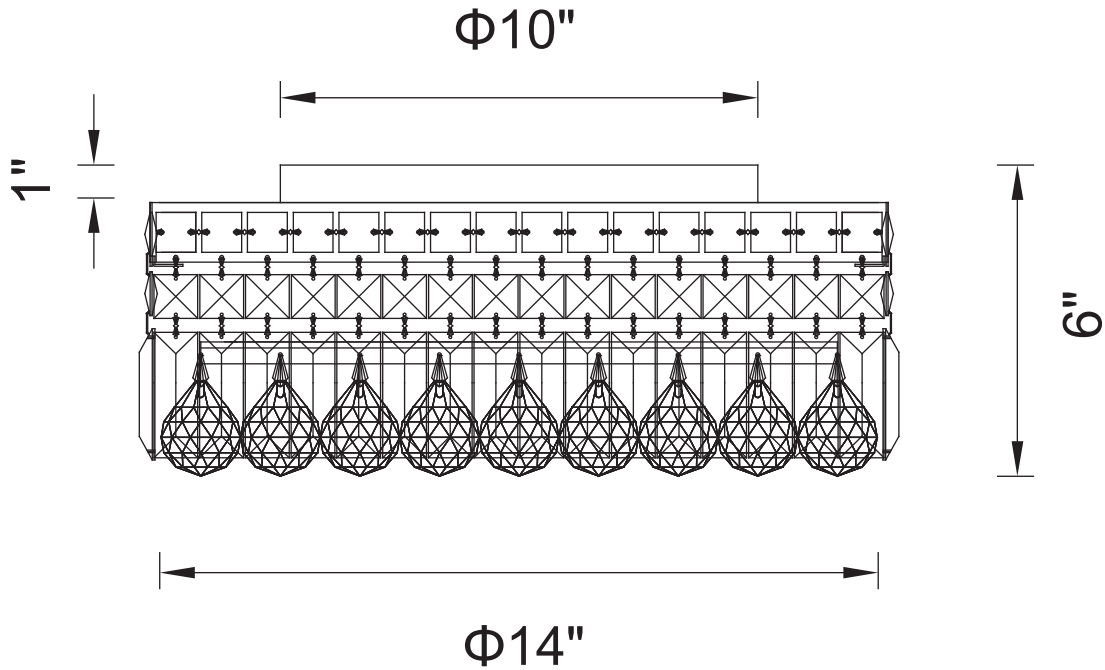

CWI LIGHTING

BRIGHTER LIVING. SIMPLIFIED.

PROJECT: _____

FIXTURE TYPE: _____

LOCATION: _____

CONTACT/PHONE: _____

Item	8005C14C-R
Collection	COLOSSEUM
Finish	Chrome
Glass	-----
Crystal	Clear
Input	120V AC,60HZ,AC

Shade	-----
Length/Dia.	14"
Width/Ext.	5"
Height	6"
Maximum	-----
Lumens	-----

Light Source	E12
Bulb Info.	4×60W
Included	-----
Dimmable	No
Color	-----
Weight	