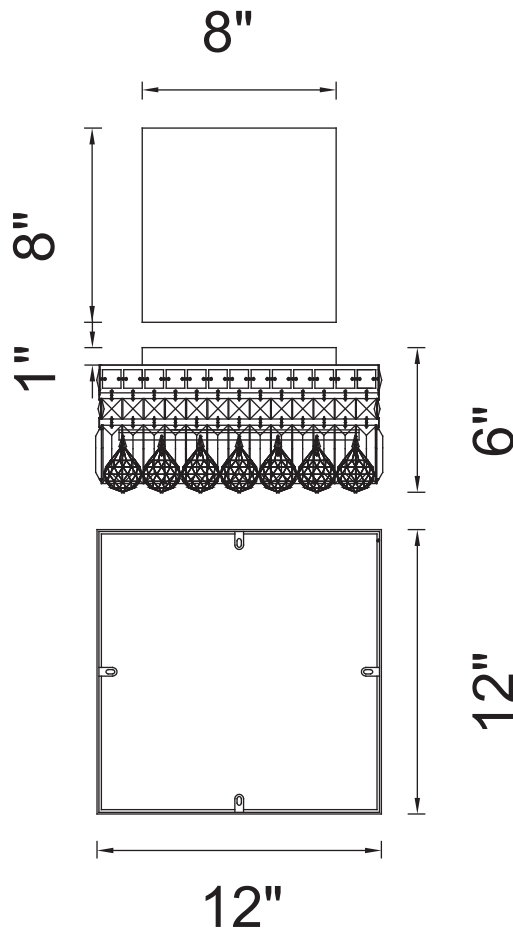

CWI LIGHTING

BRIGHTER LIVING. SIMPLIFIED.

PROJECT: _____

FIXTURE TYPE: _____

LOCATION: _____

CONTACT/PHONE: _____

Item	8005C12C-S
Collection	COLOSSEUM
Finish	Chrome
Glass	-----
Crystal	Clear
Input	120V AC,60HZ,AC

Shade	-----
Length/Dia.	12"
Width/Ext.	12"
Height	6"
Maximum	-----
Lumens	-----

Light Source	E12
Bulb Info.	4×60W
Included	-----
Dimmable	No
Color	-----
Weight	