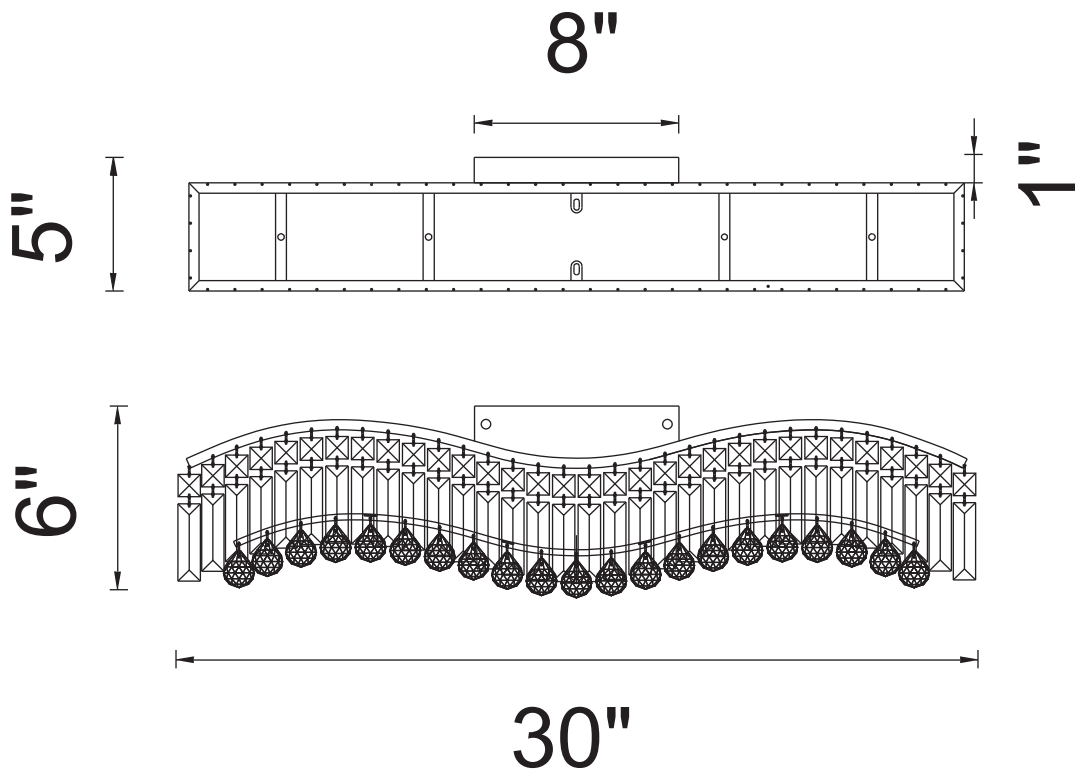

CWI LIGHTING

BRIGHTER LIVING. SIMPLIFIED.

PROJECT: _____

FIXTURE TYPE: _____

LOCATION: _____

CONTACT/PHONE: _____

Item	8004W30C-A
Collection	GLAMOROUS
Finish	Chrome
Glass	-----
Crystal	Clear
Input	120V AC,60HZ,AC

Shade	-----
Length/Dia.	30"
Width/Ext.	5"
Height	6"
Maximum	-----
Lumens	-----

Light Source	E12
Bulb Info.	5×60W
Included	-----
Dimmable	No
Color	-----
Weight	