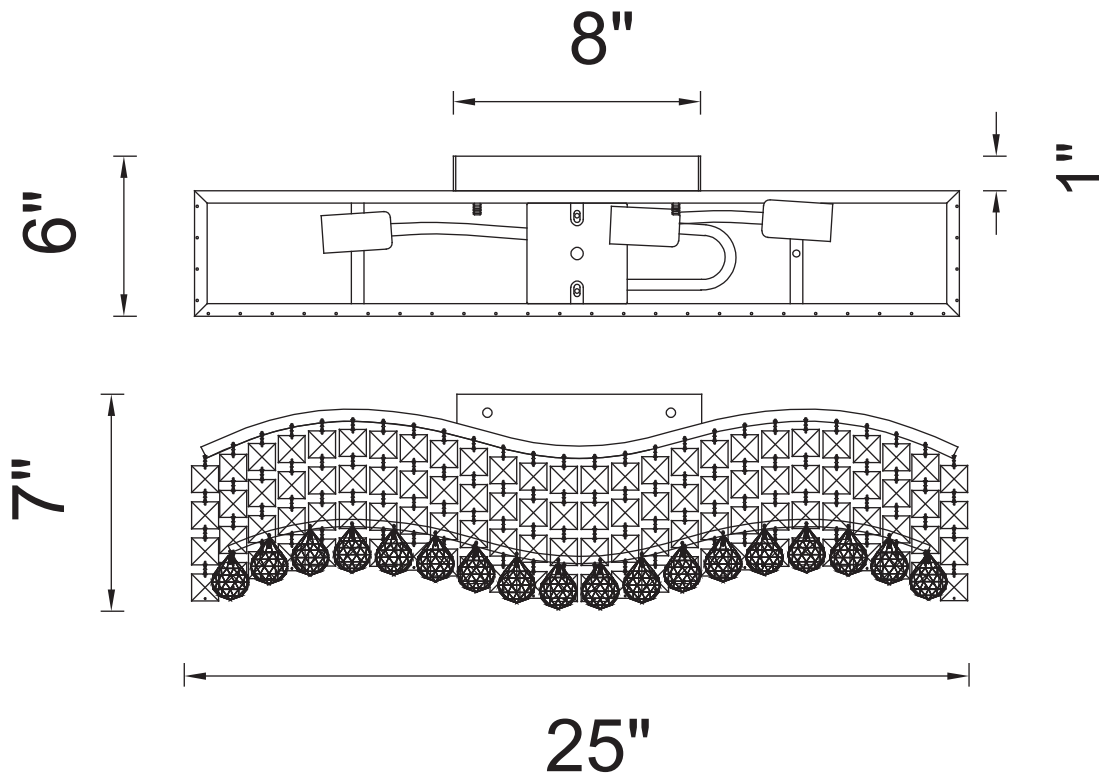

CWI LIGHTING

BRIGHTER LIVING. SIMPLIFIED.

PROJECT: _____

FIXTURE TYPE: _____

LOCATION: _____

CONTACT/PHONE: _____

Item	8004W25C-B
Collection	GLAMOROUS
Finish	Chrome
Glass	-----
Crystal	Clear
Input	120V AC,60HZ,AC

Shade	-----
Length/Dia.	25"
Width/Ext.	6"
Height	7"
Maximum	-----
Lumens	-----

Light Source	E12
Bulb Info.	3×60W
Included	-----
Dimmable	No
Color	-----
Weight	

CWILIGHTING
www.cwilighting.com
Info@cwilighting.com