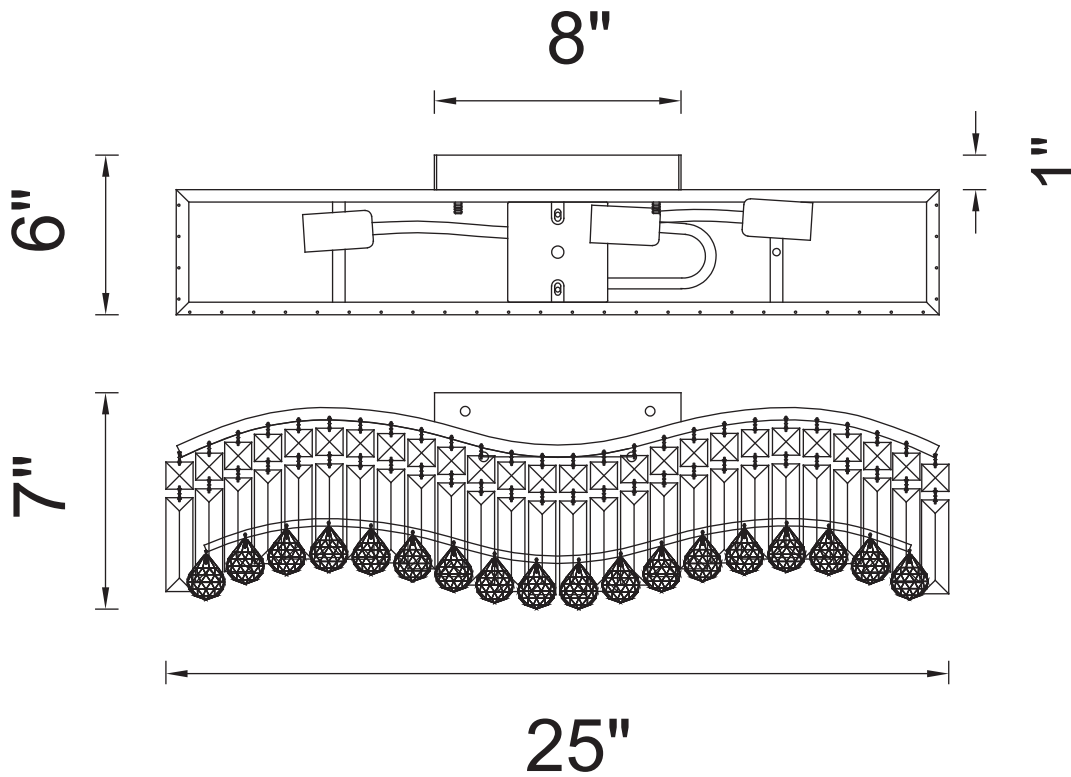

# CWI LIGHTING

BRIGHTER LIVING. SIMPLIFIED.

PROJECT: \_\_\_\_\_

FIXTURE TYPE: \_\_\_\_\_

LOCATION: \_\_\_\_\_

CONTACT/PHONE: \_\_\_\_\_

|            |                 |
|------------|-----------------|
| Item       | 8004W25C-A      |
| Collection | GLAMOROUS       |
| Finish     | Chrome          |
| Glass      | -----           |
| Crystal    | Clear           |
| Input      | 120V AC,60HZ,AC |

|             |       |
|-------------|-------|
| Shade       | ----- |
| Length/Dia. | 25"   |
| Width/Ext.  | 6"    |
| Height      | 7"    |
| Maximum     | ----- |
| Lumens      | ----- |

|              |       |
|--------------|-------|
| Light Source | E12   |
| Bulb Info.   | 3×60W |
| Included     | ----- |
| Dimmable     | No    |
| Color        | ----- |
| Weight       |       |