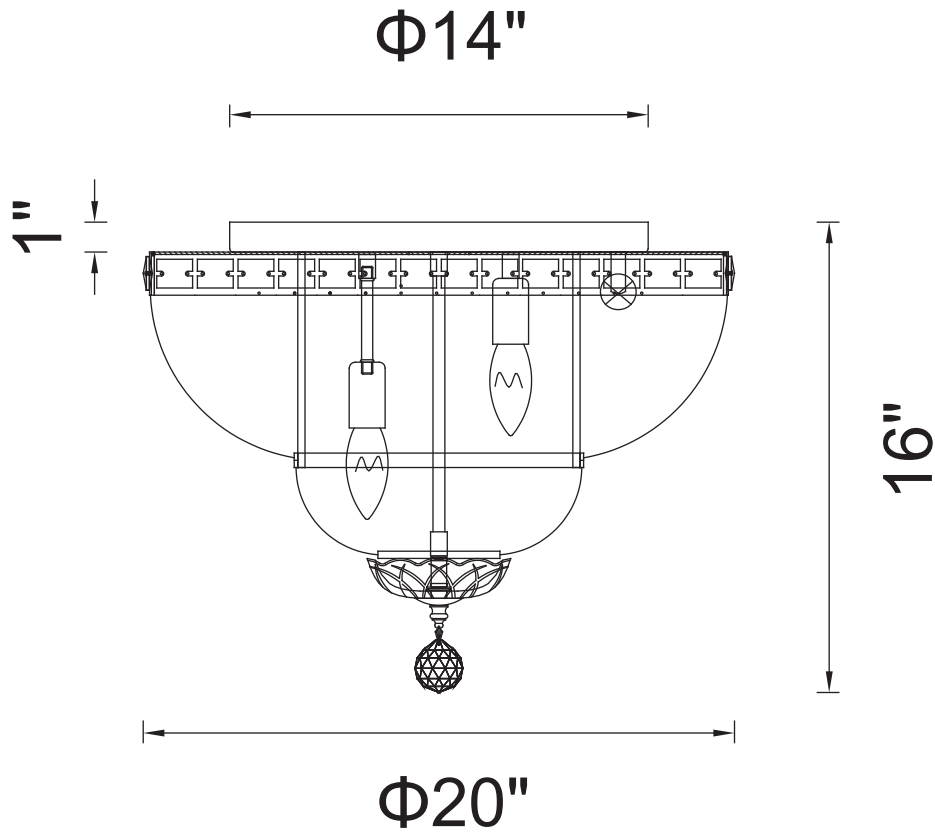

CWI LIGHTING

BRIGHTER LIVING. SIMPLIFIED.

PROJECT: _____

FIXTURE TYPE: _____

LOCATION: _____

CONTACT/PHONE: _____

Item	8003C20C
Collection	STEFANIA
Finish	Chrome
Glass	-----
Crystal	Clear
Input	120V AC,60HZ,AC

Shade	-----
Length/Dia.	20"
Width/Ext.	-----
Height	16"
Maximum	-----
Lumens	-----

Light Source	E12
Bulb Info.	8×60W
Included	-----
Dimmable	No
Color	-----
Weight	