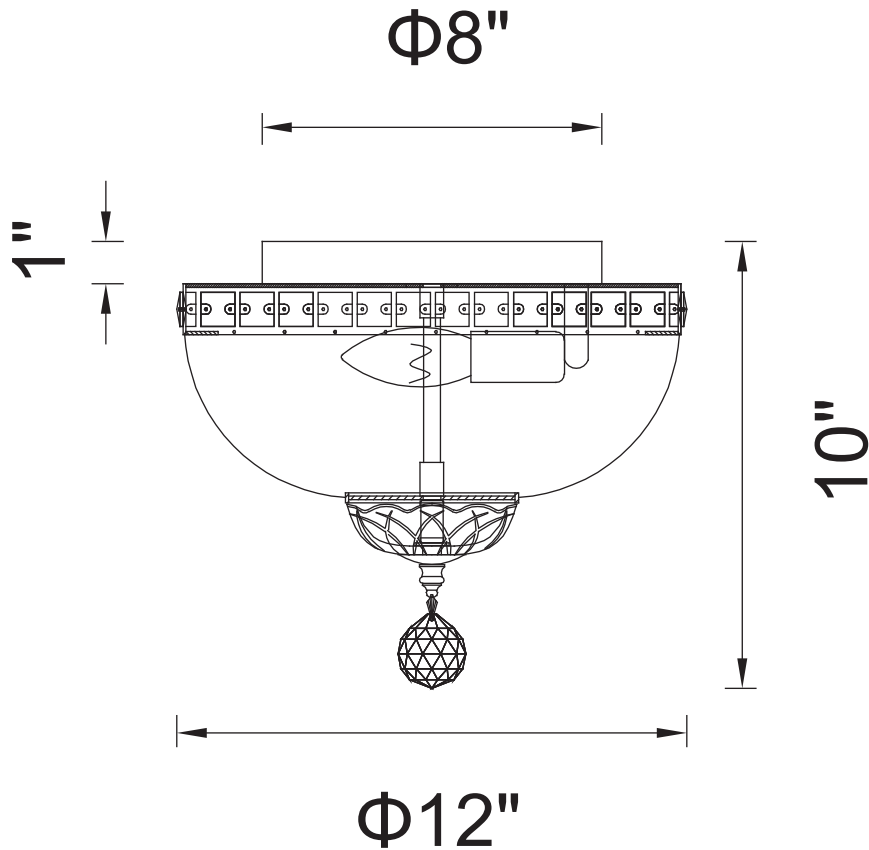

CWI LIGHTING

BRIGHTER LIVING. SIMPLIFIED.

PROJECT: _____

FIXTURE TYPE: _____

LOCATION: _____

CONTACT/PHONE: _____

Item	8003C12C
Collection	STEFANIA
Finish	Chrome
Glass	-----
Crystal	Clear
Input	120V AC,60HZ,AC

Shade	-----
Length/Dia.	10"
Width/Ext.	-----
Height	8"
Maximum	-----
Lumens	-----

Light Source	E12
Bulb Info.	3×60W
Included	-----
Dimmable	No
Color	-----
Weight	