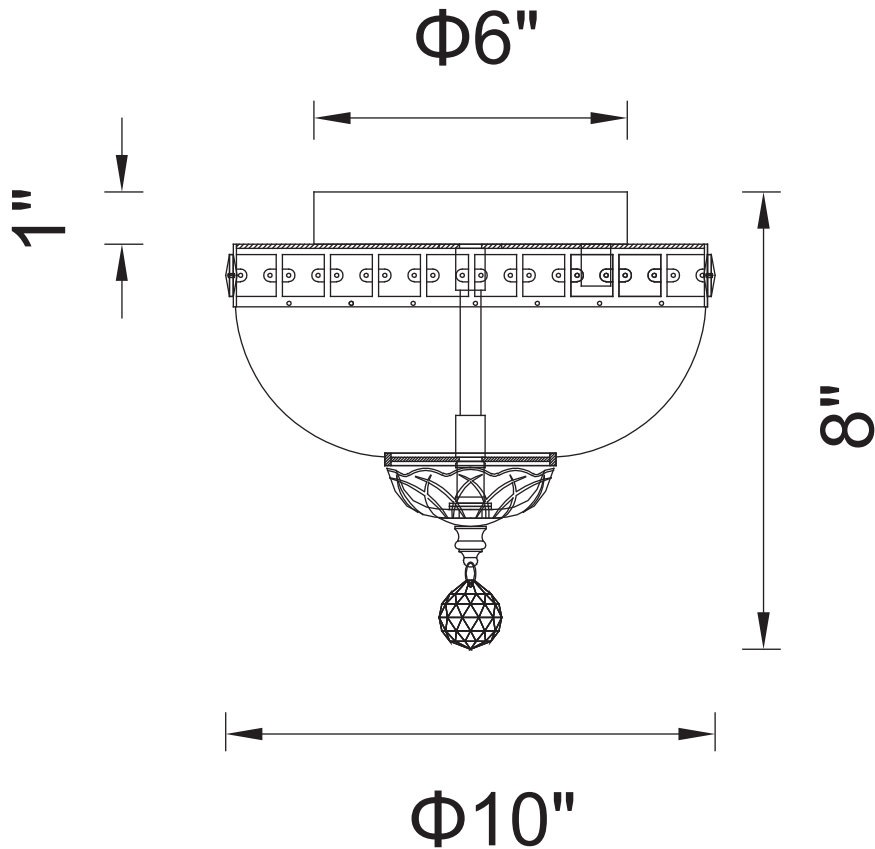

CWI LIGHTING

BRIGHTER LIVING. SIMPLIFIED.

PROJECT: _____

FIXTURE TYPE: _____

LOCATION: _____

CONTACT/PHONE: _____

Item	8003C10C
Collection	STEFANIA
Finish	Chrome
Glass	-----
Crystal	Clear
Input	120V AC,60HZ,AC

Shade	-----
Length/Dia.	10"
Width/Ext.	-----
Height	8"
Maximum	-----
Lumens	-----

Light Source	E12
Bulb Info.	2×60W
Included	-----
Dimmable	No
Color	-----
Weight	