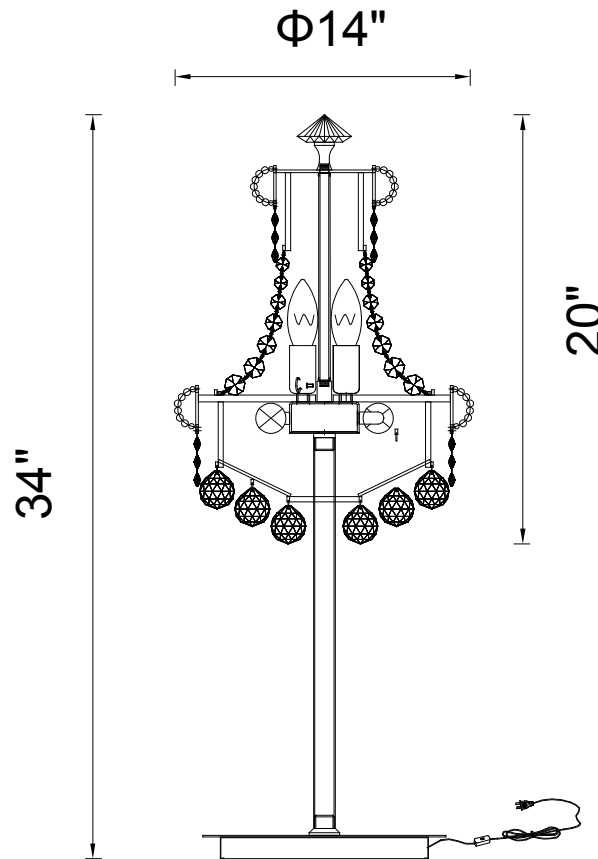

CWI LIGHTING

BRIGHTER LIVING. SIMPLIFIED.

PROJECT: _____

FIXTURE TYPE: _____

LOCATION: _____

CONTACT/PHONE: _____

Item	8001T14G
Collection	KINGDOM
Finish	Gold
Glass	-----
Crystal	Clear
Input	120V AC,60HZ,AC

Shade	-----
Length/Dia.	14"
Width/Ext.	-----
Height	20"
Maximum	34"
Lumens	-----

Light Source	E12
Bulb Info.	6×60W
Included	-----
Dimmable	No
Color	-----
Weight	