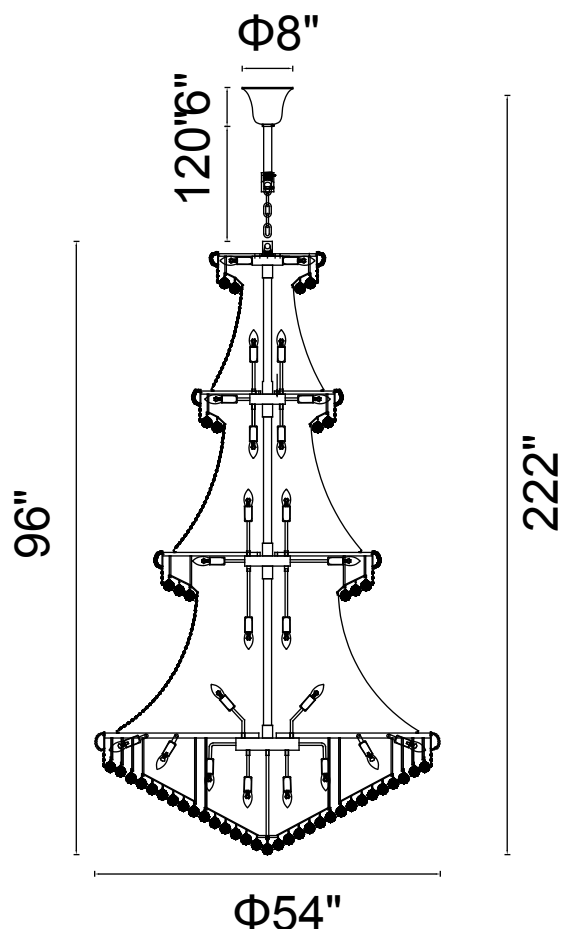

# CWI LIGHTING

BRIGHTER LIVING. SIMPLIFIED.

PROJECT: \_\_\_\_\_

FIXTURE TYPE: \_\_\_\_\_

LOCATION: \_\_\_\_\_

CONTACT/PHONE: \_\_\_\_\_

Item	8001P54C
Collection	EMPIRE
Finish	Chrome
Glass	-----
Crystal	Clear
Input	120V AC,60HZ,AC

Shade	-----
Length/Dia.	54"
Width/Ext.	-----
Height	96"
Maximum	222"
Lumens	-----

Light Source	E12
Bulb Info.	48×60W
Included	-----
Dimmable	No
Color	-----
Weight	