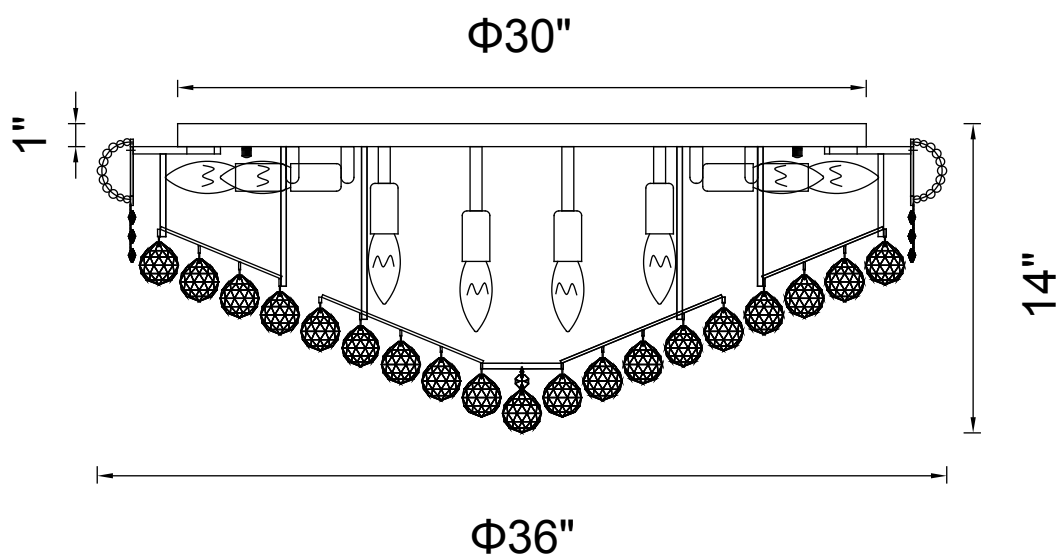

CWI LIGHTING

BRIGHTER LIVING. SIMPLIFIED.

PROJECT: _____

FIXTURE TYPE: _____

LOCATION: _____

CONTACT/PHONE: _____

Item	8001C36C
Collection	EMPIRE
Finish	Chrome
Glass	-----
Crystal	Clear
Input	120V AC,60HZ,AC

Shade	-----
Length/Dia.	36"
Width/Ext.	-----
Height	14"
Maximum	-----
Lumens	-----

Light Source	E12
Bulb Info.	20x60W
Included	-----
Dimmable	No
Color	-----
Weight	-----