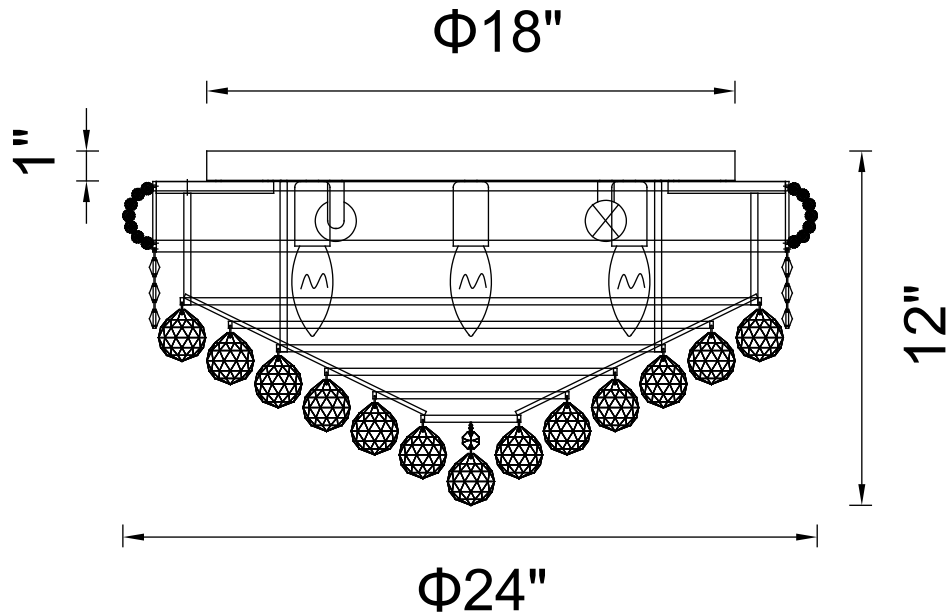

CWI LIGHTING

BRIGHTER LIVING. SIMPLIFIED.

PROJECT: _____

FIXTURE TYPE: _____

LOCATION: _____

CONTACT/PHONE: _____

Item	8001C24G
Collection	KINGDOM
Finish	Gold
Glass	-----
Crystal	Clear
Input	120V AC,60HZ,AC

Shade	-----
Length/Dia.	24"
Width/Ext.	-----
Height	12"
Maximum	-----
Lumens	-----

Light Source	E12
Bulb Info.	13×60W
Included	-----
Dimmable	No
Color	-----
Weight	