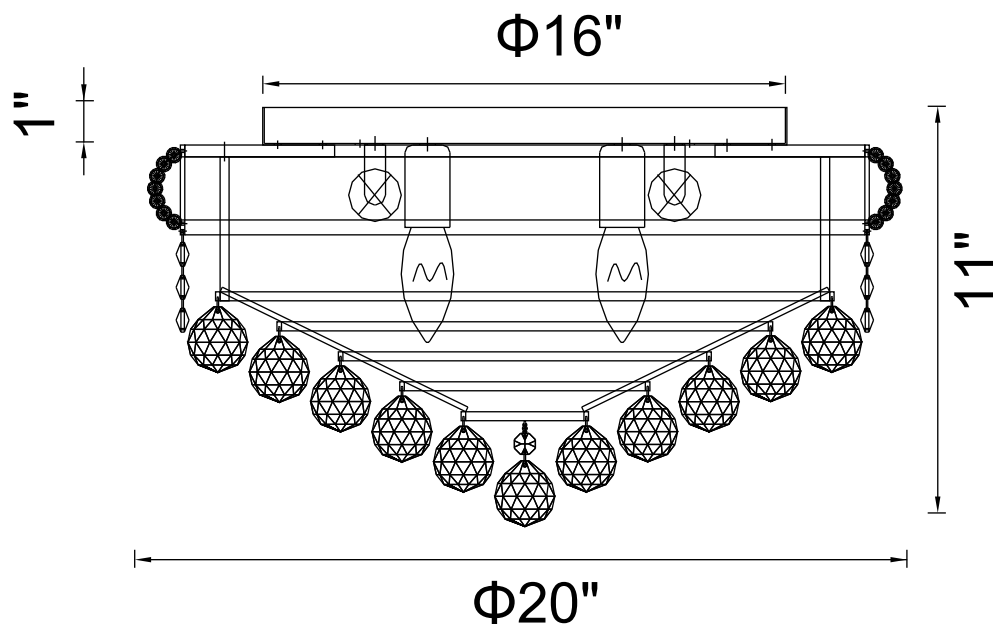

CWI LIGHTING

BRIGHTER LIVING. SIMPLIFIED.

PROJECT: _____

FIXTURE TYPE: _____

LOCATION: _____

CONTACT/PHONE: _____

Item	8001C20C
Collection	KINGDOM
Finish	Chrome
Glass	-----
Crystal	Clear
Input	120V AC,60HZ,AC

Shade	-----
Length/Dia.	20"
Width/Ext.	-----
Height	11"
Maximum	-----
Lumens	-----

Light Source	E12
Bulb Info.	8×60W
Included	-----
Dimmable	No
Color	-----
Weight	