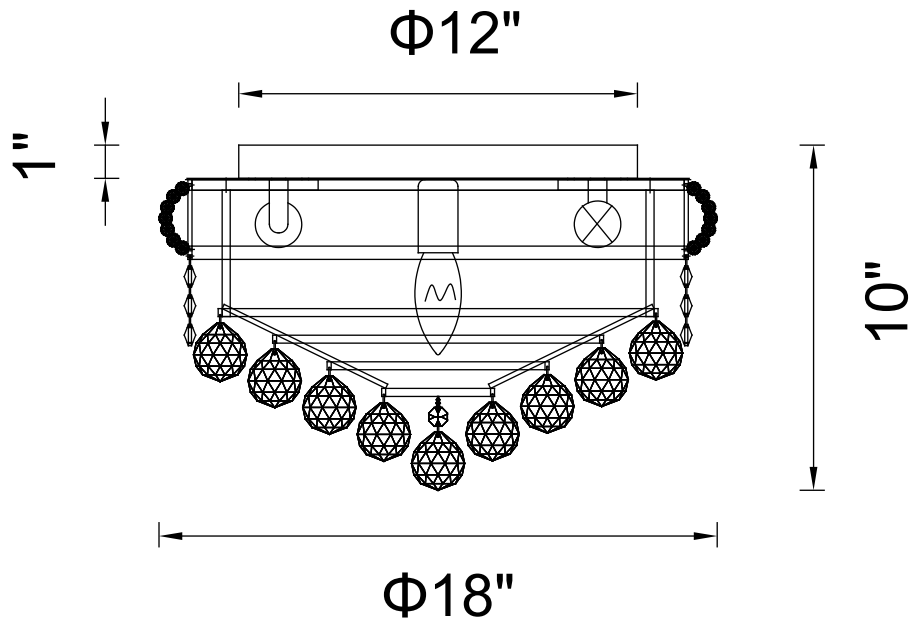

CWI LIGHTING

BRIGHTER LIVING. SIMPLIFIED.

PROJECT: _____

FIXTURE TYPE: _____

LOCATION: _____

CONTACT/PHONE: _____

Item	8001C18C
Collection	EMPIRE
Finish	Chrome
Glass	-----
Crystal	Clear
Input	120V AC,60HZ,AC

Shade	-----
Length/Dia.	18"
Width/Ext.	-----
Height	10"
Maximum	-----
Lumens	-----

Light Source	E12
Bulb Info.	5×60W
Included	-----
Dimmable	No
Color	-----
Weight	