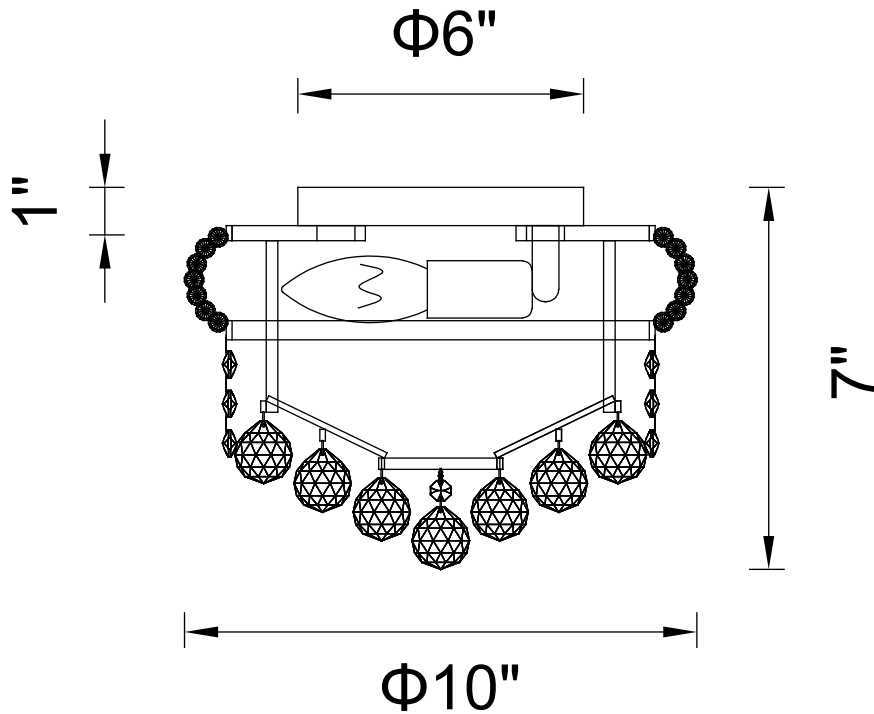

CWI LIGHTING

BRIGHTER LIVING. SIMPLIFIED.

PROJECT: _____

FIXTURE TYPE: _____

LOCATION: _____

CONTACT/PHONE: _____

Item	8001C10C
Collection	EMPIRE
Finish	Chrome
Glass	-----
Crystal	Clear
Input	120V AC,60HZ,AC

Shade	-----
Length/Dia.	10"
Width/Ext.	-----
Height	7"
Maximum	-----
Lumens	-----

Light Source	E12
Bulb Info.	3×60W
Included	-----
Dimmable	No
Color	-----
Weight	