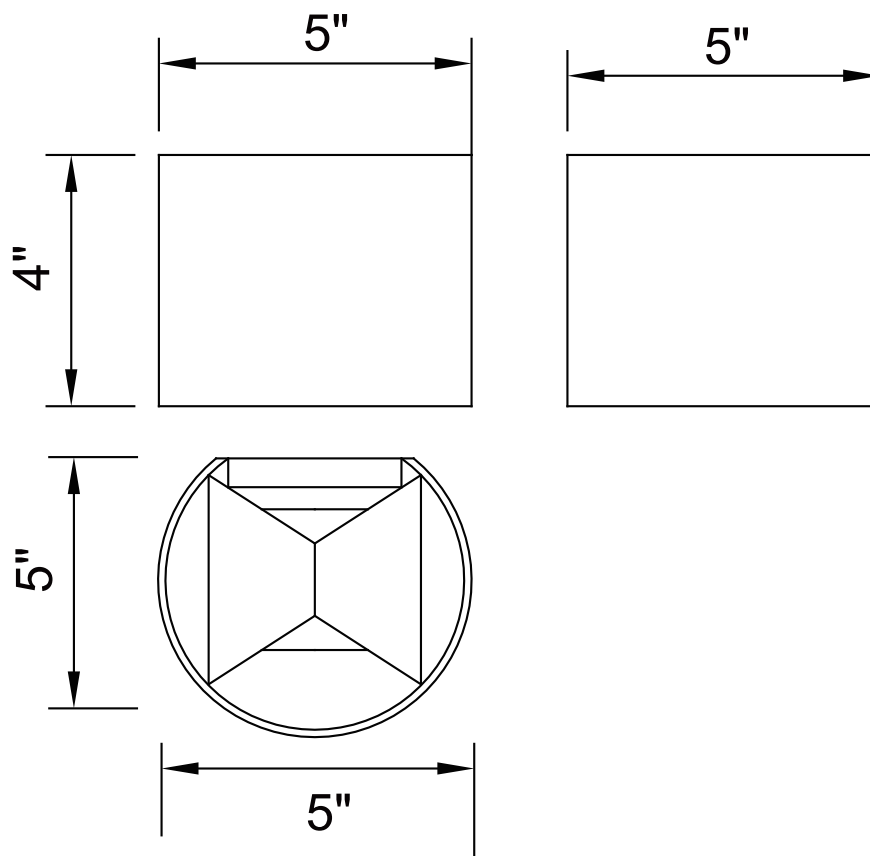

# CWI LIGHTING

BRIGHTER LIVING. SIMPLIFIED.

PROJECT: \_\_\_\_\_

FIXTURE TYPE: \_\_\_\_\_

LOCATION: \_\_\_\_\_

CONTACT/PHONE: \_\_\_\_\_

Item	7148W5-101-R
Collection	LILLIANA
Finish	Black
Glass	-----
Crystal	-----
Input	120V AC,60HZ,AC

Shade	-----
Length/Dia.	5"
Width/Ext.	5"
Height	4"
Maximum	4"
Lumens	480

Light Source	LED
Bulb Info.	12W
Included	-----
Dimmable	No
Color	3000K
Weight	0.5KG