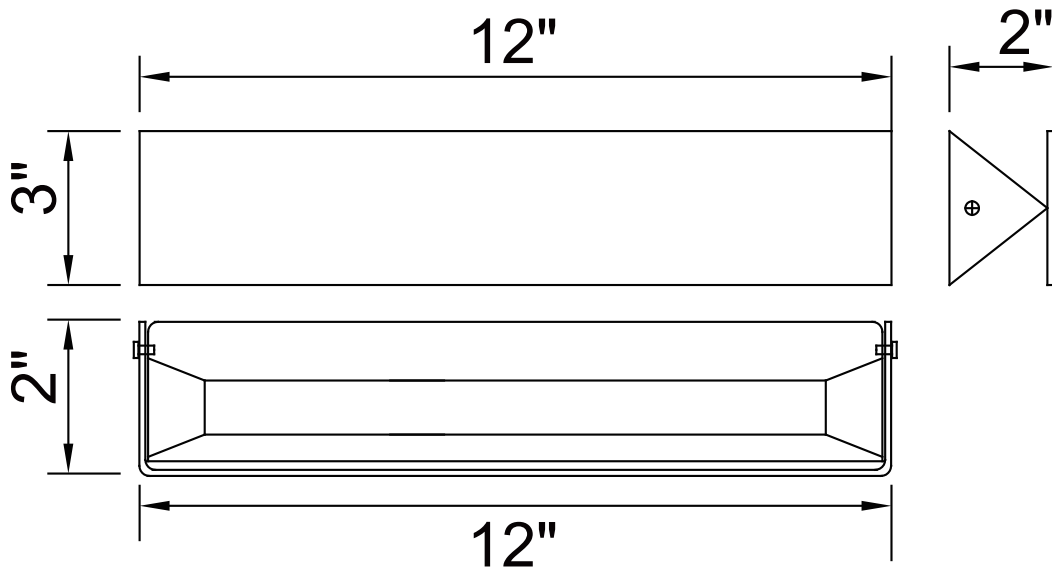

# CWI LIGHTING

BRIGHTER LIVING. SIMPLIFIED.

PROJECT: \_\_\_\_\_

FIXTURE TYPE: \_\_\_\_\_

LOCATION: \_\_\_\_\_

CONTACT/PHONE: \_\_\_\_\_

Item	7147W12-103
Collection	MICHALINA
Finish	White
Glass	-----
Crystal	-----
Input	120V AC,60HZ,AC

Shade	-----
Length/Dia.	12"
Width/Ext.	2"
Height	3"
Maximum	3"
Lumens	400

Light Source	LED
Bulb Info.	10W
Included	-----
Dimmable	No
Color	3000K
Weight	0.6KG