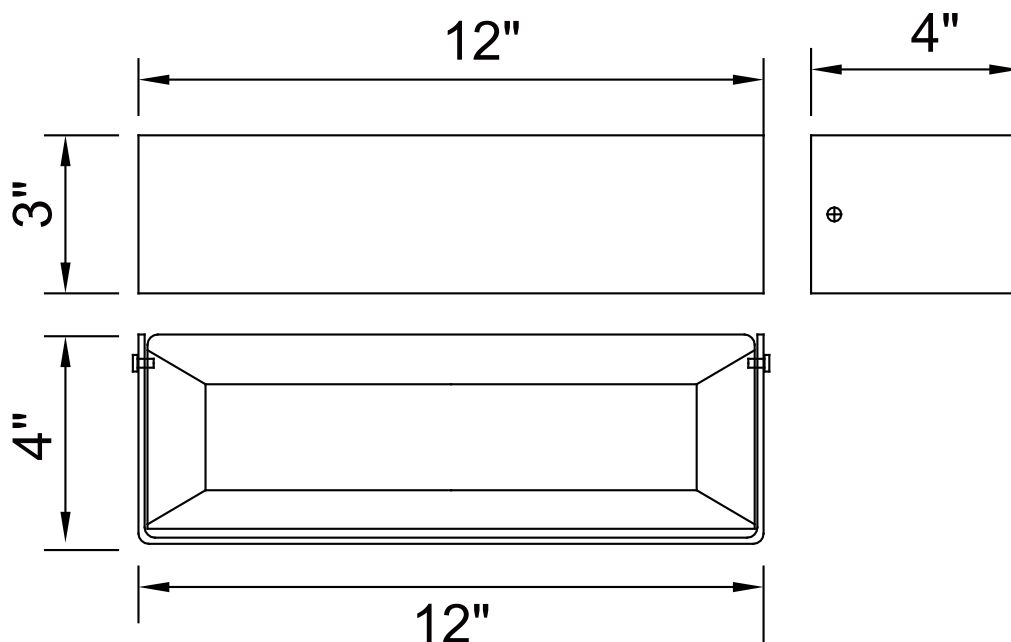

CWI LIGHTING

BRIGHTER LIVING. SIMPLIFIED.

PROJECT: _____

FIXTURE TYPE: _____

LOCATION: _____

CONTACT/PHONE: _____

Item	7146W12-103
Collection	BETHANY
Finish	White
Glass	-----
Crystal	-----
Input	120V AC,60HZ,AC

Shade	-----
Length/Dia.	12"
Width/Ext.	4"
Height	3"
Maximum	3"
Lumens	400

Light Source	LED
Bulb Info.	10W
Included	-----
Dimmable	No
Color	3000K
Weight	0.6KG