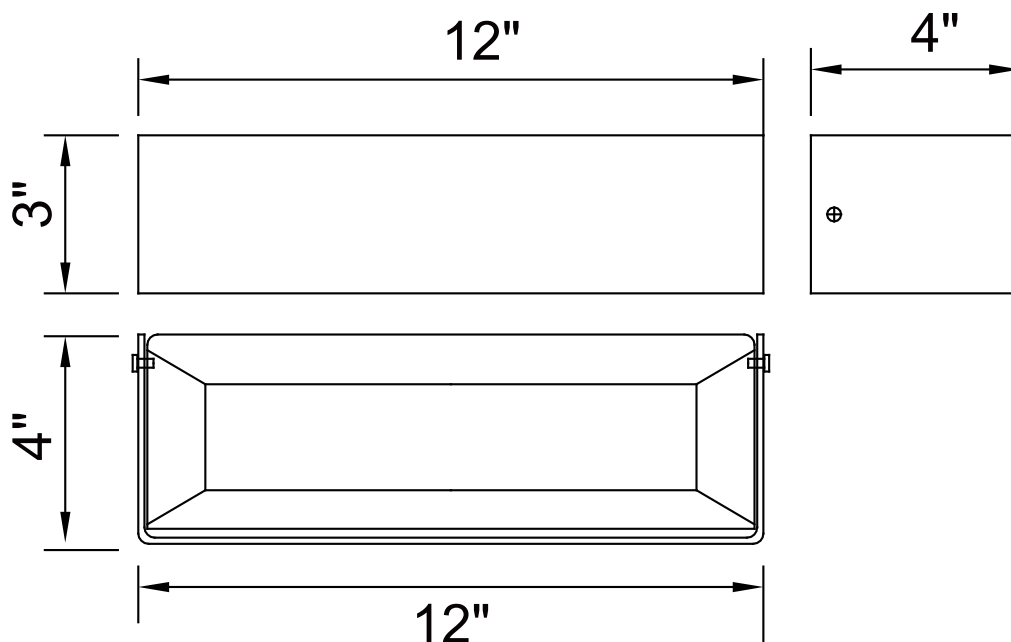

CWI LIGHTING

BRIGHTER LIVING. SIMPLIFIED.

PROJECT: _____
 FIXTURE TYPE: _____
 LOCATION: _____
 CONTACT/PHONE: _____

Item	7146W12-101
Collection	BETHANY
Finish	Black
Glass	-----
Crystal	-----
Input	120V AC,60HZ,AC

Shade	-----
Length/Dia.	12"
Width/Ext.	4"
Height	3"
Maximum	3"
Lumens	400

Light Source	LED
Bulb Info.	10W
Included	-----
Dimmable	No
Color	3000K
Weight	0.6KG