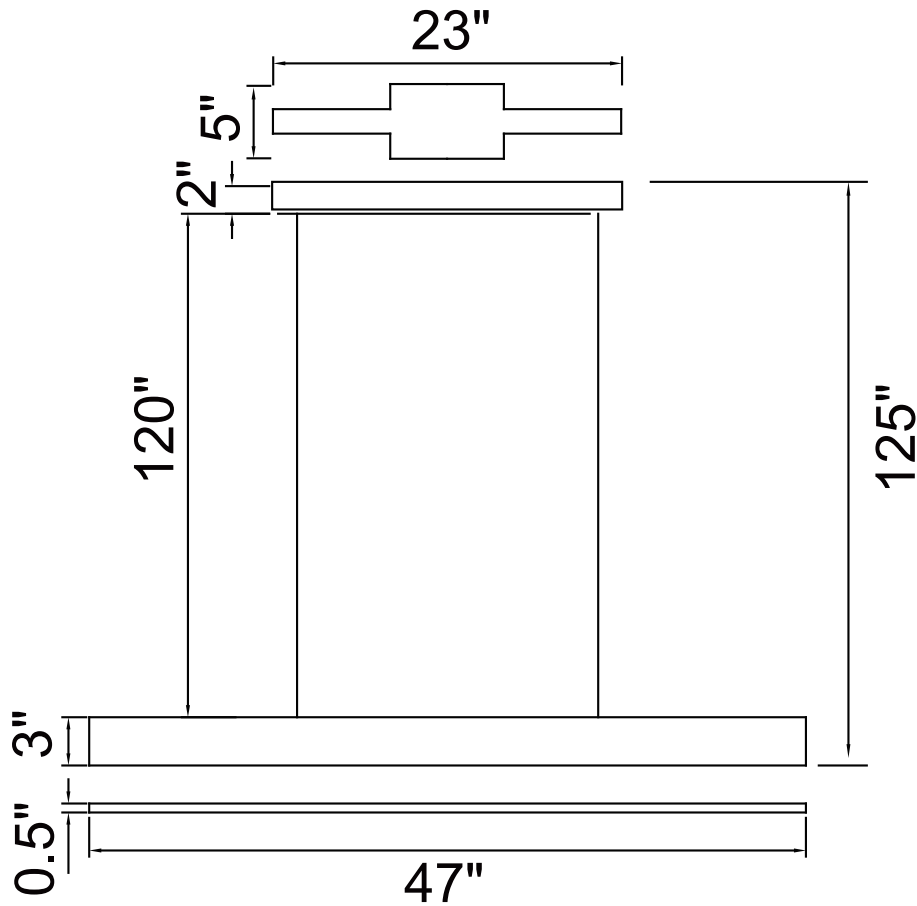

CWI LIGHTING

BRIGHTER LIVING. SIMPLIFIED.

PROJECT: _____

FIXTURE TYPE: _____

LOCATION: _____

CONTACT/PHONE: _____

Item	7145P47-1-253-RC
Collection	KRISTA
Finish	Satin Black
Glass	-----
Crystal	-----
Input	120V AC,60HZ,AC

Shade	-----
Length/Dia.	47"
Width/Ext.	0.5"
Height	3"
Maximum	125"
Lumens	1000

Light Source	LED
Bulb Info.	25W
Included	-----
Dimmable	No
Color	3000K
Weight	3.0KG