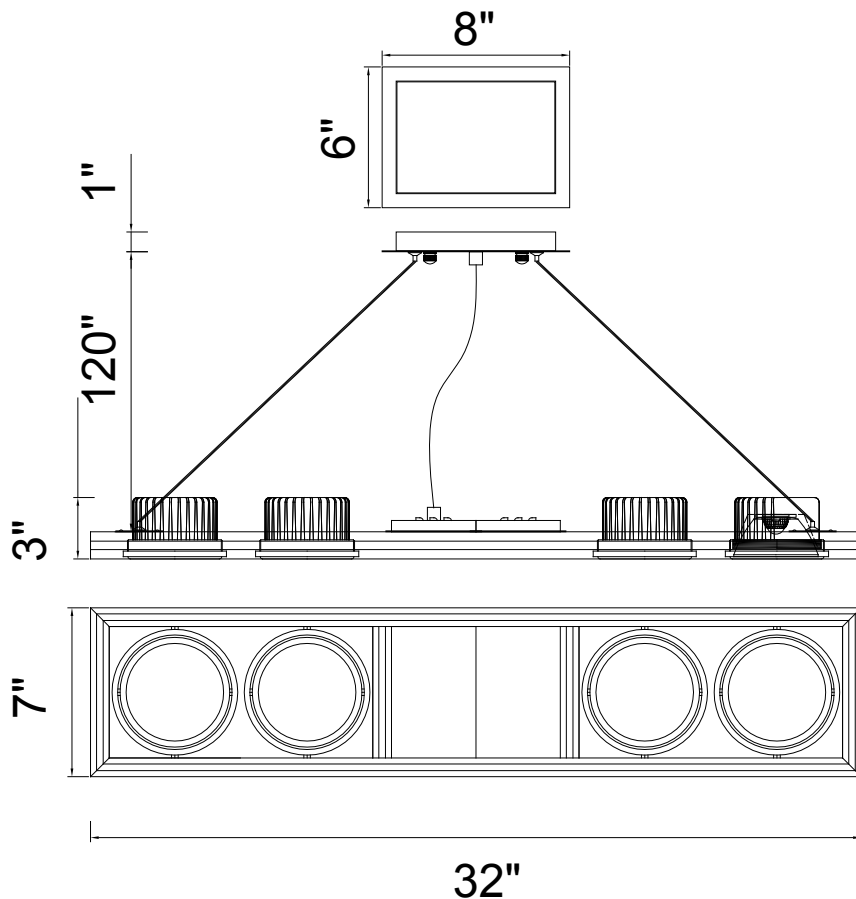

CWI LIGHTING

BRIGHTER LIVING. SIMPLIFIED.

PROJECT: _____

FIXTURE TYPE: _____

LOCATION: _____

CONTACT/PHONE: _____

Item	7114P32-4-103
Collection	WREST
Finish	White
Glass	-----
Crystal	-----
Input	120V AC,60HZ,AC

Shade	-----
Length/Dia.	32"
Width/Ext.	7"
Height	3"
Maximum	124"
Lumens	3400

Light Source	LED
Bulb Info.	4x10W AC COB
Included	-----
Dimmable	Yes
Color	4000K
Weight	