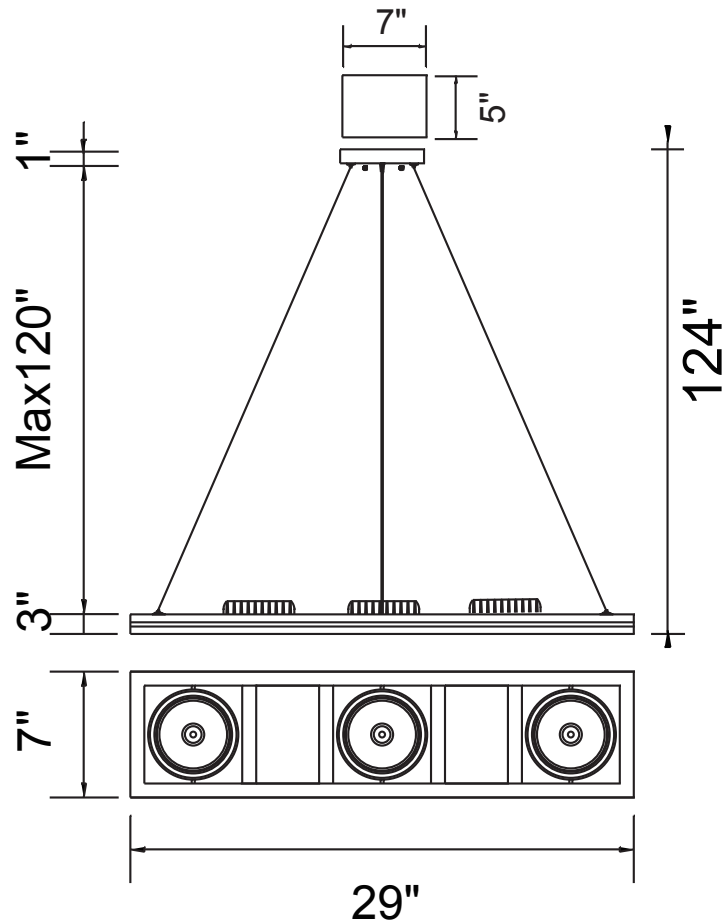

CWI LIGHTING

BRIGHTER LIVING. SIMPLIFIED.

PROJECT: _____

FIXTURE TYPE: _____

LOCATION: _____

CONTACT/PHONE: _____

Item	7114P29-3-103
Collection	WREST
Finish	White
Glass	-----
Crystal	-----
Input	120V AC,60HZ,AC

Shade	-----
Length/Dia.	29"
Width/Ext.	7"
Height	3"
Maximum	124"
Lumens	2600

Light Source	LED
Bulb Info.	3×10W AC COB
Included	-----
Dimmable	Yes
Color	4000K
Weight	