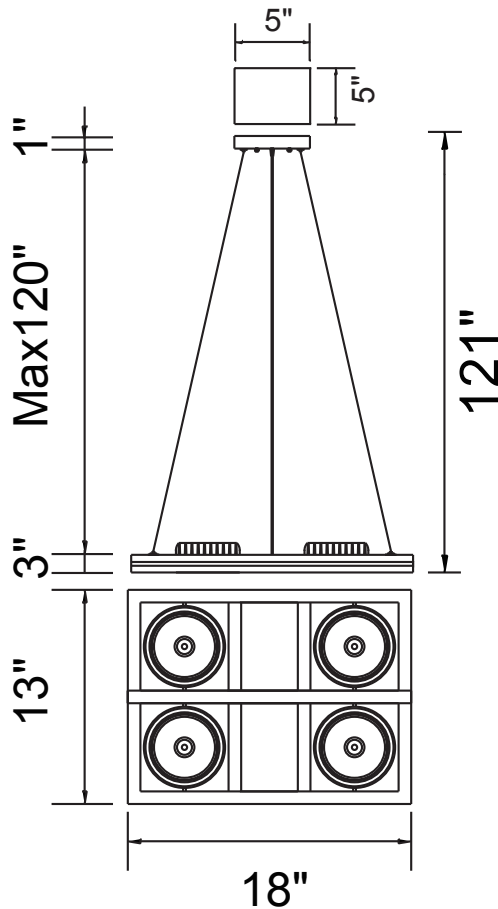

CWI LIGHTING

BRIGHTER LIVING. SIMPLIFIED.

PROJECT: _____

FIXTURE TYPE: _____

LOCATION: _____

CONTACT/PHONE: _____

Item	7114P18-4-103
Collection	WREST
Finish	White
Glass	-----
Crystal	-----
Input	120V AC,60HZ,AC

Shade	-----
Length/Dia.	18"
Width/Ext.	13"
Height	3"
Maximum	121"
Lumens	3400

Light Source	LED
Bulb Info.	4x10W AC COB
Included	-----
Dimmable	Yes
Color	4000K
Weight	