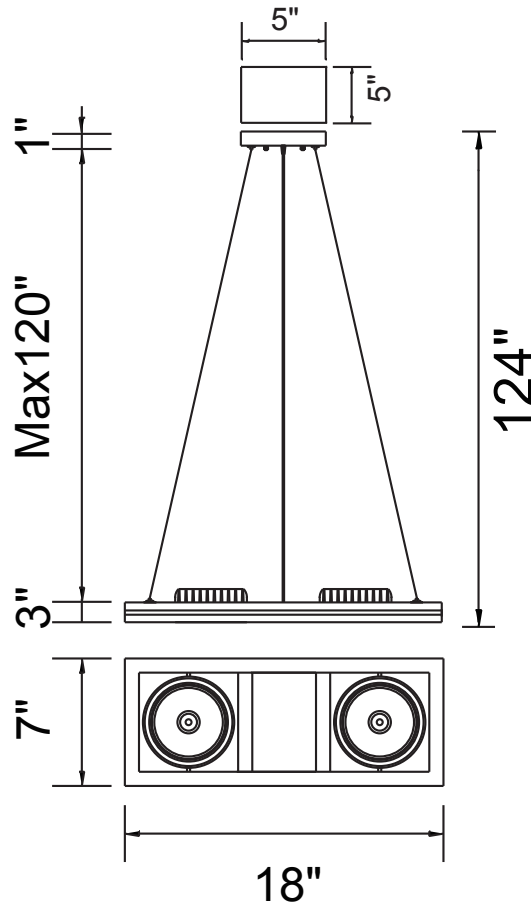

# CWI LIGHTING

BRIGHTER LIVING. SIMPLIFIED.

PROJECT: \_\_\_\_\_

FIXTURE TYPE: \_\_\_\_\_

LOCATION: \_\_\_\_\_

CONTACT/PHONE: \_\_\_\_\_

Item	7114P18-2-103
Collection	WREST
Finish	White
Glass	-----
Crystal	-----
Input	120V AC,60HZ,AC

Shade	-----
Length/Dia.	18"
Width/Ext.	7"
Height	3"
Maximum	124"
Lumens	1700

Light Source	LED
Bulb Info.	2x10W AC COB
Included	-----
Dimmable	Yes
Color	4000K
Weight	