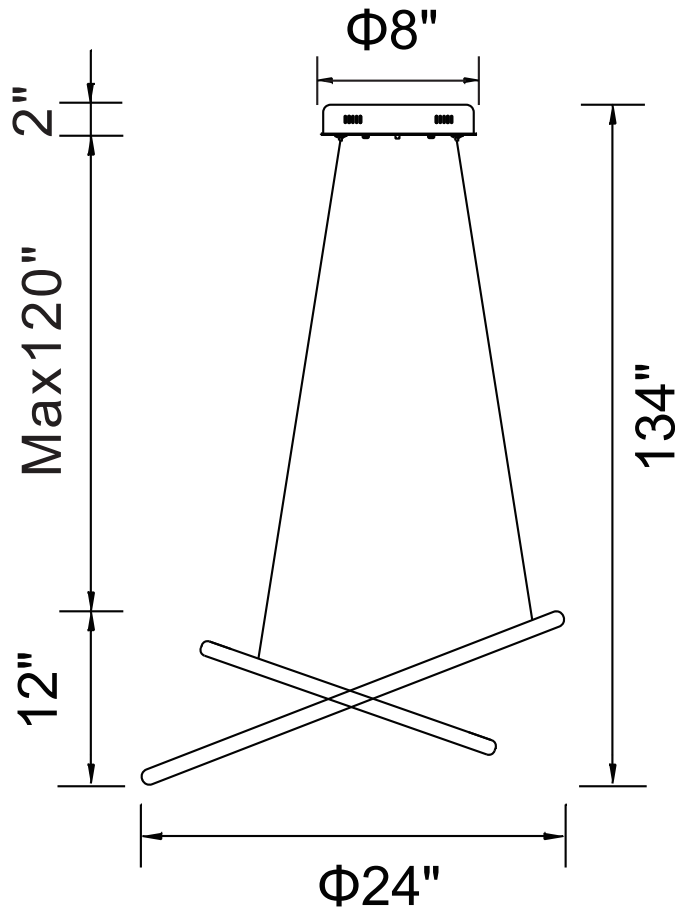

CWI LIGHTING

BRIGHTER LIVING. SIMPLIFIED.

PROJECT: _____

FIXTURE TYPE: _____

LOCATION: _____

CONTACT/PHONE: _____

Item	7112P24-103
Collection	CHALICE
Finish	White
Glass	-----
Crystal	-----
Input	120V AC,60HZ,AC

Shade	-----
Length/Dia.	24"
Width/Ext.	-----
Height	12"
Maximum	134"
Lumens	2128

Light Source	LED
Bulb Info.	30W
Included	-----
Dimmable	Yes
Color	3000K
Weight	