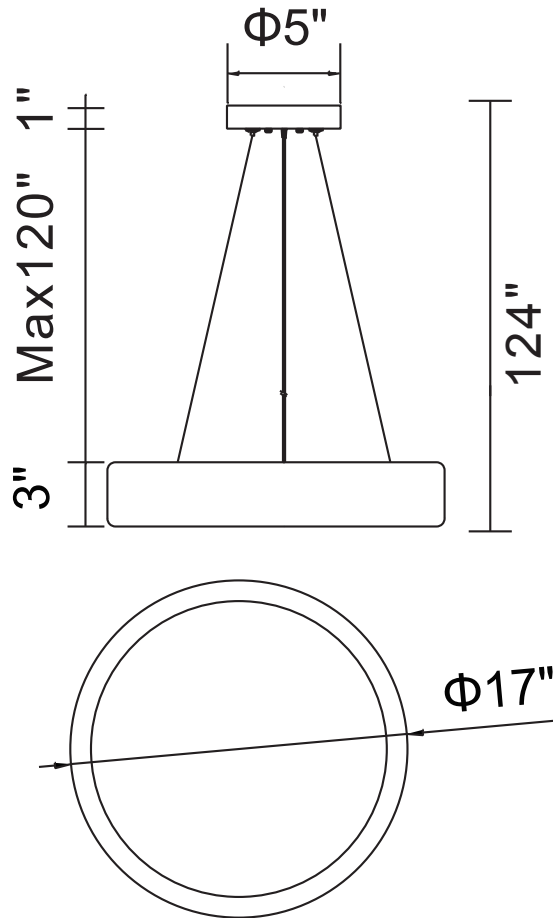

# CWI LIGHTING

BRIGHTER LIVING. SIMPLIFIED.

PROJECT: \_\_\_\_\_

FIXTURE TYPE: \_\_\_\_\_

LOCATION: \_\_\_\_\_

CONTACT/PHONE: \_\_\_\_\_

Item	7106P17-1-177
Collection	AIRES
Finish	White
Glass	-----
Crystal	-----
Input	120V AC,60HZ,AC

Shade	-----
Length/Dia.	9"
Width/Ext.	5"
Height	18"
Maximum	124"
Lumens	1500

Light Source	LED
Bulb Info.	30W
Included	-----
Dimmable	Yes
Color	3000K
Weight	