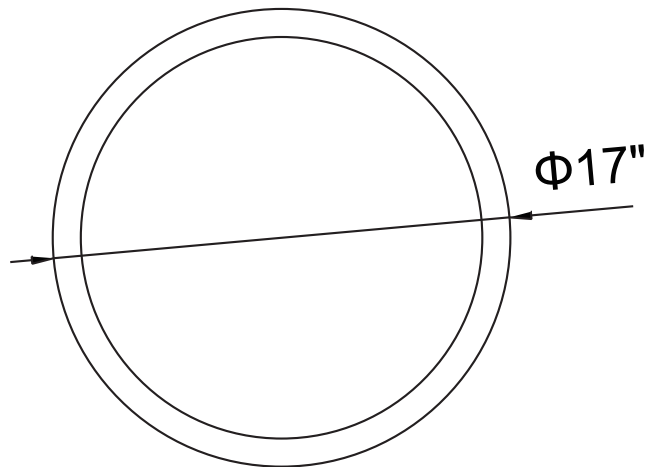

CWI LIGHTING

BRIGHTER LIVING. SIMPLIFIED.

PROJECT: _____

FIXTURE TYPE: _____

LOCATION: _____

CONTACT/PHONE: _____

17"

Item	7106C17-1-177
Collection	AIRES
Finish	White
Glass	-----
Crystal	-----
Input	120V AC,60HZ,AC

Shade	-----
Length/Dia.	17"
Width/Ext.	-----
Height	3"
Maximum	3"
Lumens	1500

Light Source	LED
Bulb Info.	30W
Included	-----
Dimmable	Yes
Color	3000K
Weight	