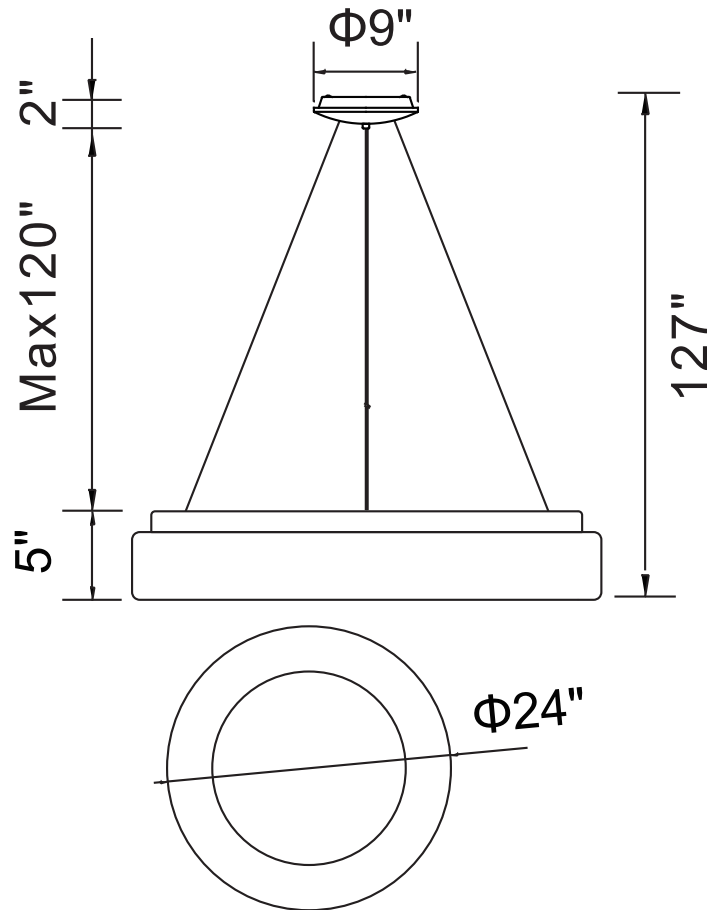

# CWI LIGHTING

BRIGHTER LIVING. SIMPLIFIED.

PROJECT: \_\_\_\_\_

FIXTURE TYPE: \_\_\_\_\_

LOCATION: \_\_\_\_\_

CONTACT/PHONE: \_\_\_\_\_

Item	7103P24-1-167
Collection	ARENAL
Finish	Gray
Glass	-----
Crystal	-----
Input	120V AC,60HZ,AC

Shade	-----
Length/Dia.	24"
Width/Ext.	-----
Height	5"
Maximum	127"
Lumens	1936

Light Source	LED
Bulb Info.	36W
Included	-----
Dimmable	Yes
Color	3000K
Weight	