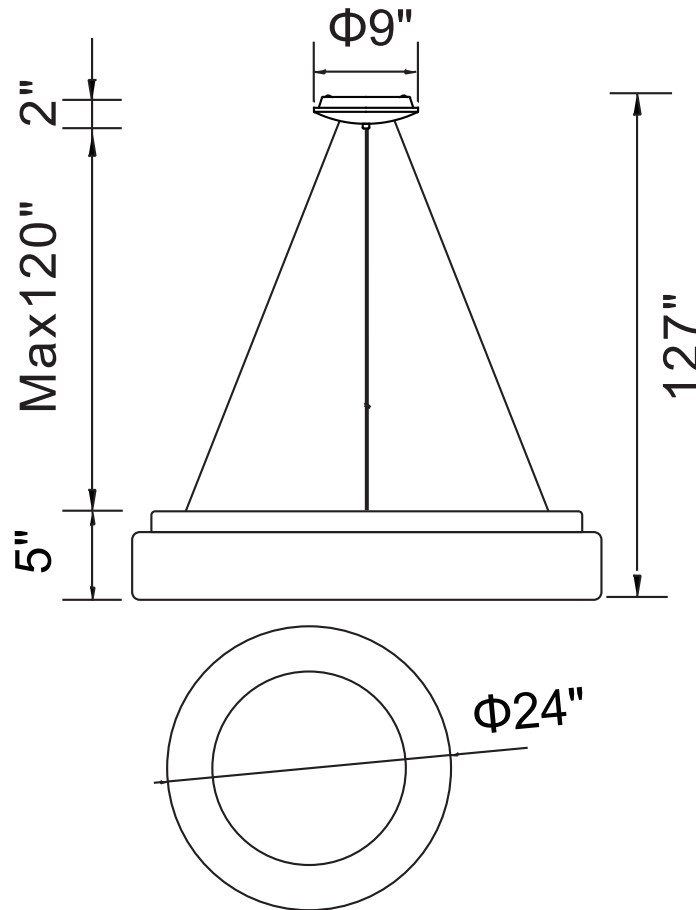

# CWI LIGHTING

BRIGHTER LIVING. SIMPLIFIED.

PROJECT: \_\_\_\_\_

FIXTURE TYPE: \_\_\_\_\_

LOCATION: \_\_\_\_\_

CONTACT/PHONE: \_\_\_\_\_

Item	7103P24-1-104
Collection	ARENAL
Finish	White
Glass	-----
Crystal	-----
Input	120V AC,60HZ,AC

Shade	-----
Length/Dia.	24"
Width/Ext.	-----
Height	5"
Maximum	127"
Lumens	1936

Light Source	LED
Bulb Info.	36W
Included	-----
Dimmable	Yes
Color	3000K
Weight	