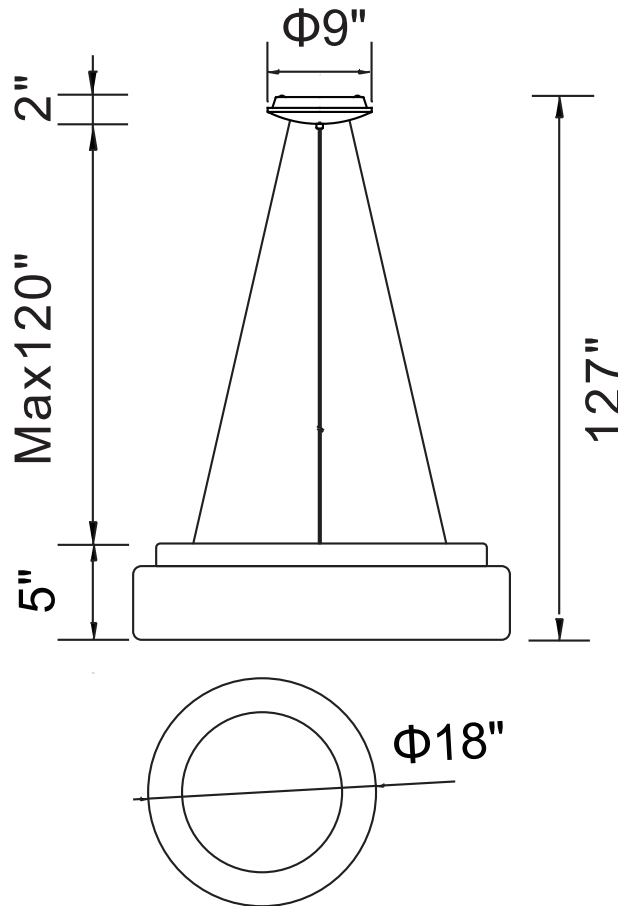

CWI LIGHTING

BRIGHTER LIVING. SIMPLIFIED.

PROJECT: _____

FIXTURE TYPE: _____

LOCATION: _____

CONTACT/PHONE: _____

Item	7103P18-1-167
Collection	ARENAL
Finish	Gray
Glass	-----
Crystal	-----
Input	120V AC,60HZ,AC

Shade	-----
Length/Dia.	24"
Width/Ext.	-----
Height	5"
Maximum	127"
Lumens	970

Light Source	LED
Bulb Info.	25W
Included	-----
Dimmable	Yes
Color	3000K
Weight	