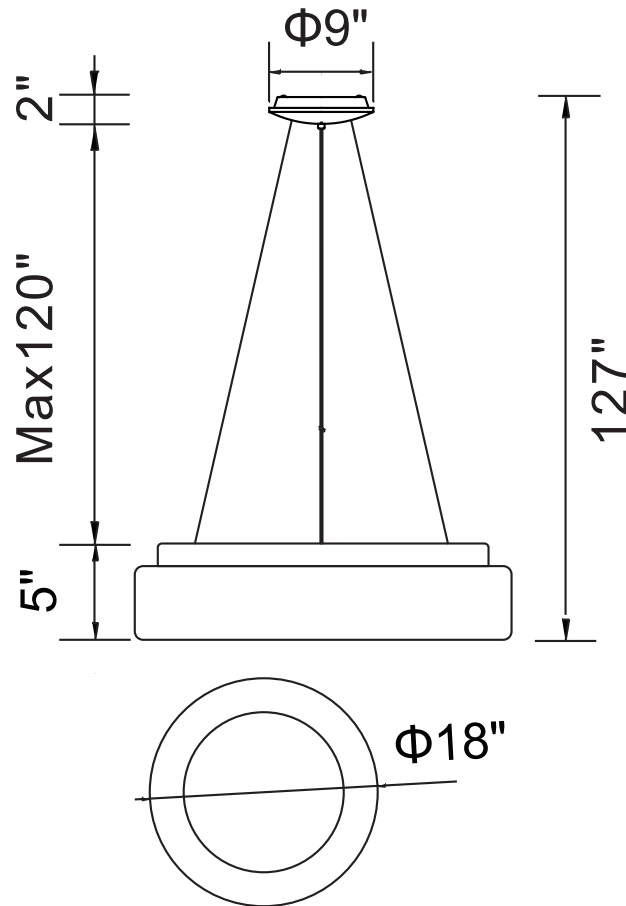

CWI LIGHTING

BRIGHTER LIVING. SIMPLIFIED.

PROJECT: _____

FIXTURE TYPE: _____

LOCATION: _____

CONTACT/PHONE: _____

Item	7103P18-1-104
Collection	ARENAL
Finish	White
Glass	-----
Crystal	-----
Input	120V AC,60HZ,AC

Shade	-----
Length/Dia.	24"
Width/Ext.	-----
Height	5"
Maximum	127"
Lumens	970

Light Source	LED
Bulb Info.	25W
Included	-----
Dimmable	Yes
Color	3000K
Weight	