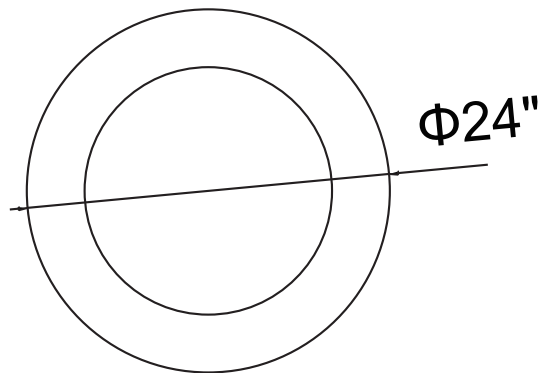

CWI LIGHTING

BRIGHTER LIVING. SIMPLIFIED.

PROJECT: _____

FIXTURE TYPE: _____

LOCATION: _____

CONTACT/PHONE: _____

Item	7103C24-1-167
Collection	ARENAL
Finish	Gray
Glass	-----
Crystal	-----
Input	120V AC,60HZ,AC

Shade	-----
Length/Dia.	24"
Width/Ext.	-----
Height	5"
Maximum	5"
Lumens	1936

Light Source	LED
Bulb Info.	36W
Included	-----
Dimmable	Yes
Color	3000K
Weight	