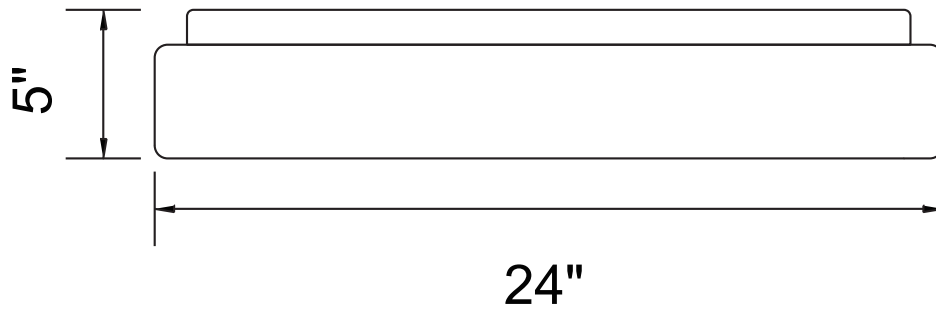

CWI LIGHTING

BRIGHTER LIVING. SIMPLIFIED.

PROJECT: _____

FIXTURE TYPE: _____

LOCATION: _____

CONTACT/PHONE: _____

Item	7103C24-1-167
Collection	ARENAL
Finish	Gray
Glass	-----
Crystal	-----
Input	120V AC,60HZ,AC

Shade	-----
Length/Dia.	24"
Width/Ext.	-----
Height	5"
Maximum	5"
Lumens	1936

Light Source	LED
Bulb Info.	36W
Included	-----
Dimmable	Yes
Color	3000K
Weight	