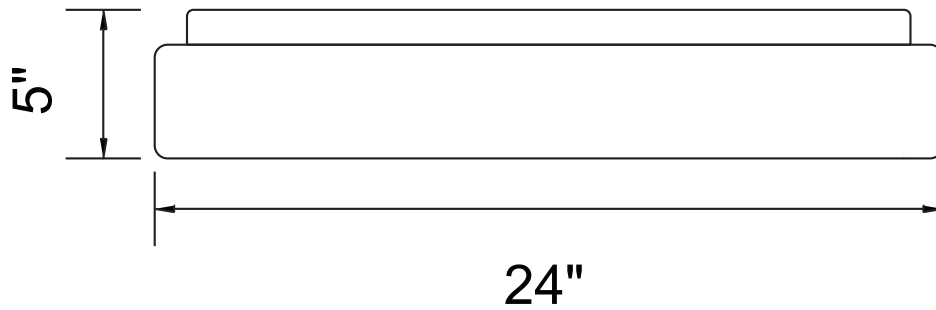

CWI LIGHTING

BRIGHTER LIVING. SIMPLIFIED.

PROJECT: _____

FIXTURE TYPE: _____

LOCATION: _____

CONTACT/PHONE: _____

Item	7103C24-1-104
Collection	ARENAL
Finish	White
Glass	-----
Crystal	-----
Input	120V AC,60HZ,AC

Shade	-----
Length/Dia.	24"
Width/Ext.	-----
Height	5"
Maximum	5"
Lumens	1936

Light Source	LED
Bulb Info.	36W
Included	-----
Dimmable	Yes
Color	3000K
Weight	