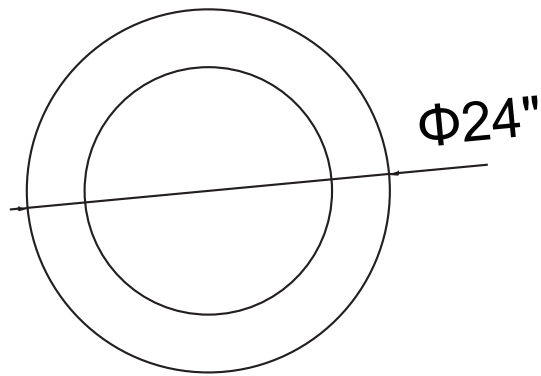

CWI LIGHTING

BRIGHTER LIVING. SIMPLIFIED.

PROJECT: _____

FIXTURE TYPE: _____

LOCATION: _____

CONTACT/PHONE: _____

Item	7103C24-1-104
Collection	ARENAL
Finish	White
Glass	-----
Crystal	-----
Input	120V AC,60HZ,AC

Shade	-----
Length/Dia.	24"
Width/Ext.	-----
Height	5"
Maximum	5"
Lumens	1936

Light Source	LED
Bulb Info.	36W
Included	-----
Dimmable	Yes
Color	3000K
Weight	