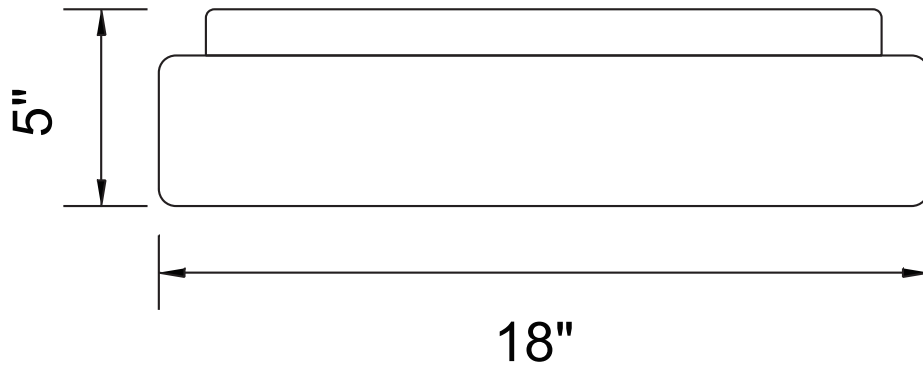

CWI LIGHTING

BRIGHTER LIVING. SIMPLIFIED.

PROJECT: _____

FIXTURE TYPE: _____

LOCATION: _____

CONTACT/PHONE: _____

Item	7103C18-1-104
Collection	ARENAL
Finish	White
Glass	-----
Crystal	-----
Input	120V AC,60HZ,AC

Shade	-----
Length/Dia.	18"
Width/Ext.	-----
Height	5"
Maximum	5"
Lumens	970

Light Source	LED
Bulb Info.	25W
Included	-----
Dimmable	Yes
Color	3000K
Weight	