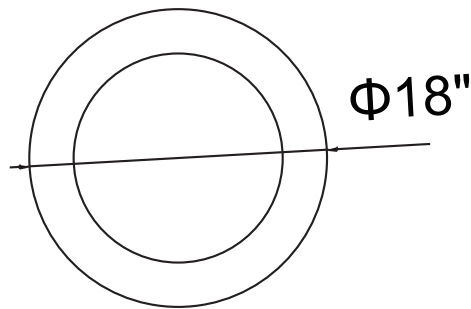

CWI LIGHTING

BRIGHTER LIVING. SIMPLIFIED.

PROJECT: _____

FIXTURE TYPE: _____

LOCATION: _____

CONTACT/PHONE: _____

Item	7103C18-1-104
Collection	ARENAL
Finish	White
Glass	-----
Crystal	-----
Input	120V AC,60HZ,AC

Shade	-----
Length/Dia.	18"
Width/Ext.	-----
Height	5"
Maximum	5"
Lumens	970

Light Source	LED
Bulb Info.	25W
Included	-----
Dimmable	Yes
Color	3000K
Weight	