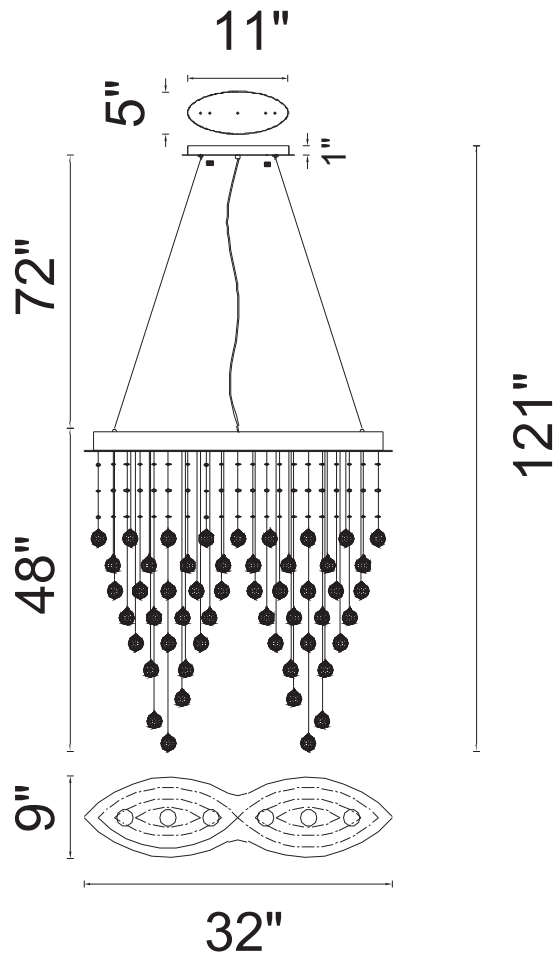

CWI LIGHTING

BRIGHTER LIVING. SIMPLIFIED.

PROJECT: _____

FIXTURE TYPE: _____

LOCATION: _____

CONTACT/PHONE: _____

Item	6640P32C-O
Collection	ROBIN
Finish	Chrome
Glass	-----
Crystal	Clear
Input	120V AC,60HZ,AC

Shade	-----
Length/Dia.	32"
Width/Ext.	9"
Height	48"
Maximum	89"
Lumens	-----

Light Source	GU10
Bulb Info.	6×35W
Included	-----
Dimmable	No
Color	-----
Weight	