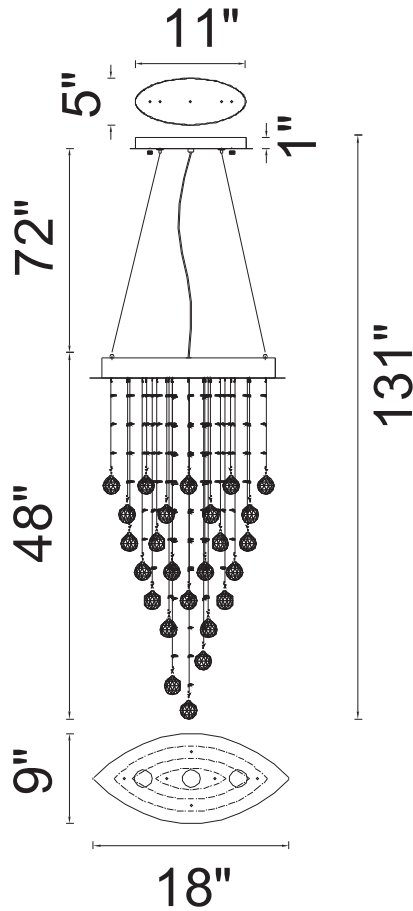

CWI LIGHTING

BRIGHTER LIVING. SIMPLIFIED.

PROJECT: _____

FIXTURE TYPE: _____

LOCATION: _____

CONTACT/PHONE: _____

Item	6640P18C-O
Collection	ROBIN
Finish	Chrome
Glass	-----
Crystal	Clear
Input	120V AC,60HZ,AC

Shade	-----
Length/Dia.	32"
Width/Ext.	9"
Height	48"
Maximum	89"
Lumens	-----

Light Source	GU10
Bulb Info.	3×35W
Included	-----
Dimmable	No
Color	-----
Weight	