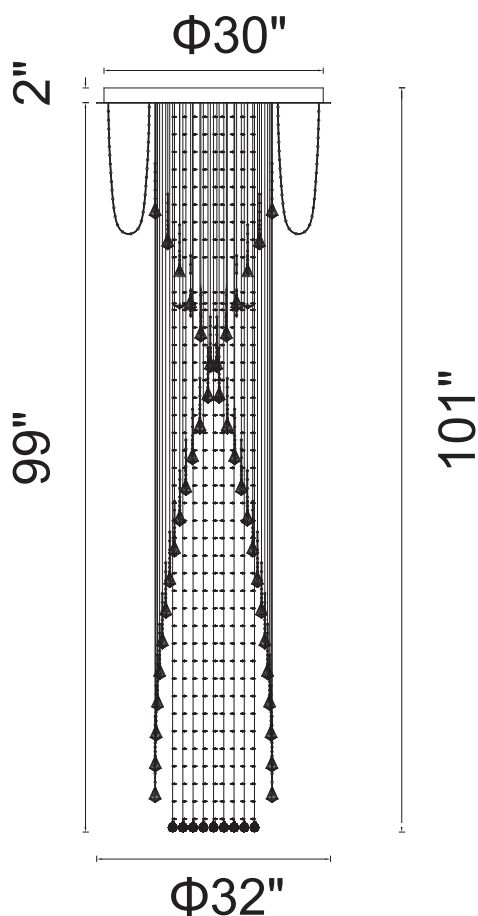

CWI LIGHTING

BRIGHTER LIVING. SIMPLIFIED.

PROJECT: _____

FIXTURE TYPE: _____

LOCATION: _____

CONTACT/PHONE: _____

Item	6628C26C
Collection	HALLWAY
Finish	Chrome
Glass	-----
Crystal	Clear
Input	120V AC,60HZ,AC

Shade	-----
Length/Dia.	32"
Width/Ext.	-----
Height	101"
Maximum	-----
Lumens	-----

Light Source	GU10
Bulb Info.	13x35W
Included	-----
Dimmable	No
Color	-----
Weight	