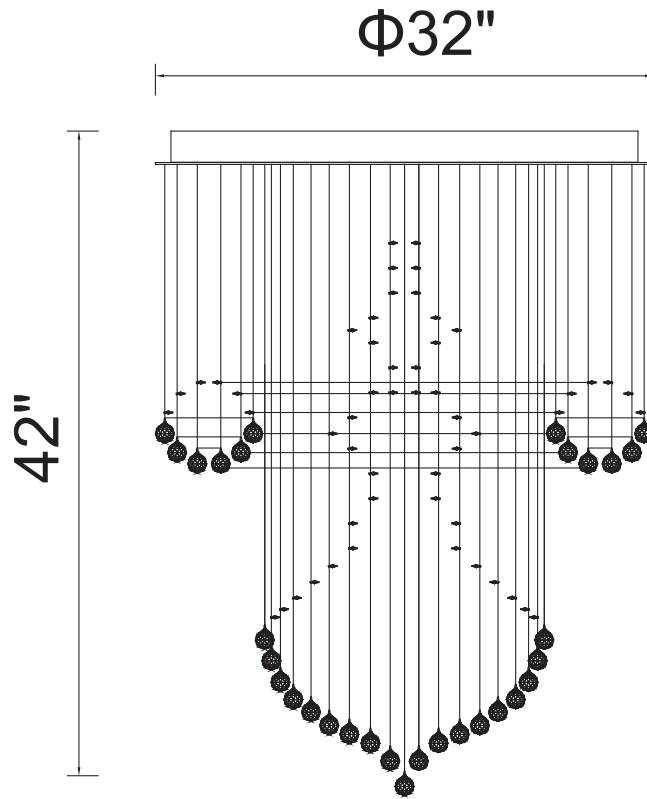

CWI LIGHTING

BRIGHTER LIVING. SIMPLIFIED.

PROJECT: _____

FIXTURE TYPE: _____

LOCATION: _____

CONTACT/PHONE: _____

Item	6618C32C
Collection	WATERFALL
Finish	Chrome
Glass	-----
Crystal	Clear
Input	120V AC,60HZ,AC

Shade	-----
Length/Dia.	32"
Width/Ext.	-----
Height	42"
Maximum	-----
Lumens	-----

Light Source	GU10
Bulb Info.	12×35W
Included	-----
Dimmable	No
Color	-----
Weight	