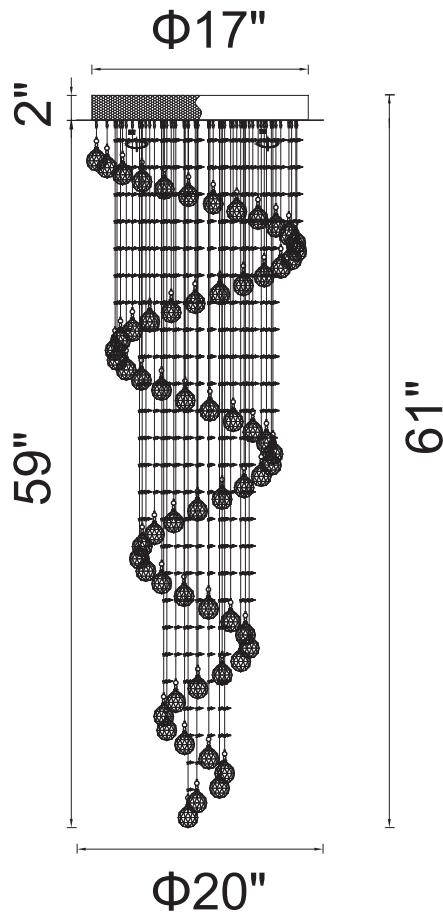

CWI LIGHTING

BRIGHTER LIVING. SIMPLIFIED.

PROJECT: _____

FIXTURE TYPE: _____

LOCATION: _____

CONTACT/PHONE: _____

Item	6603C20C
Collection	SPIRAL
Finish	Chrome
Glass	-----
Crystal	Clear
Input	120V AC,60HZ,AC

Shade	-----
Length/Dia.	20"
Width/Ext.	-----
Height	61"
Maximum	-----
Lumens	-----

Light Source	GU10
Bulb Info.	7×35W
Included	-----
Dimmable	No
Color	-----
Weight	